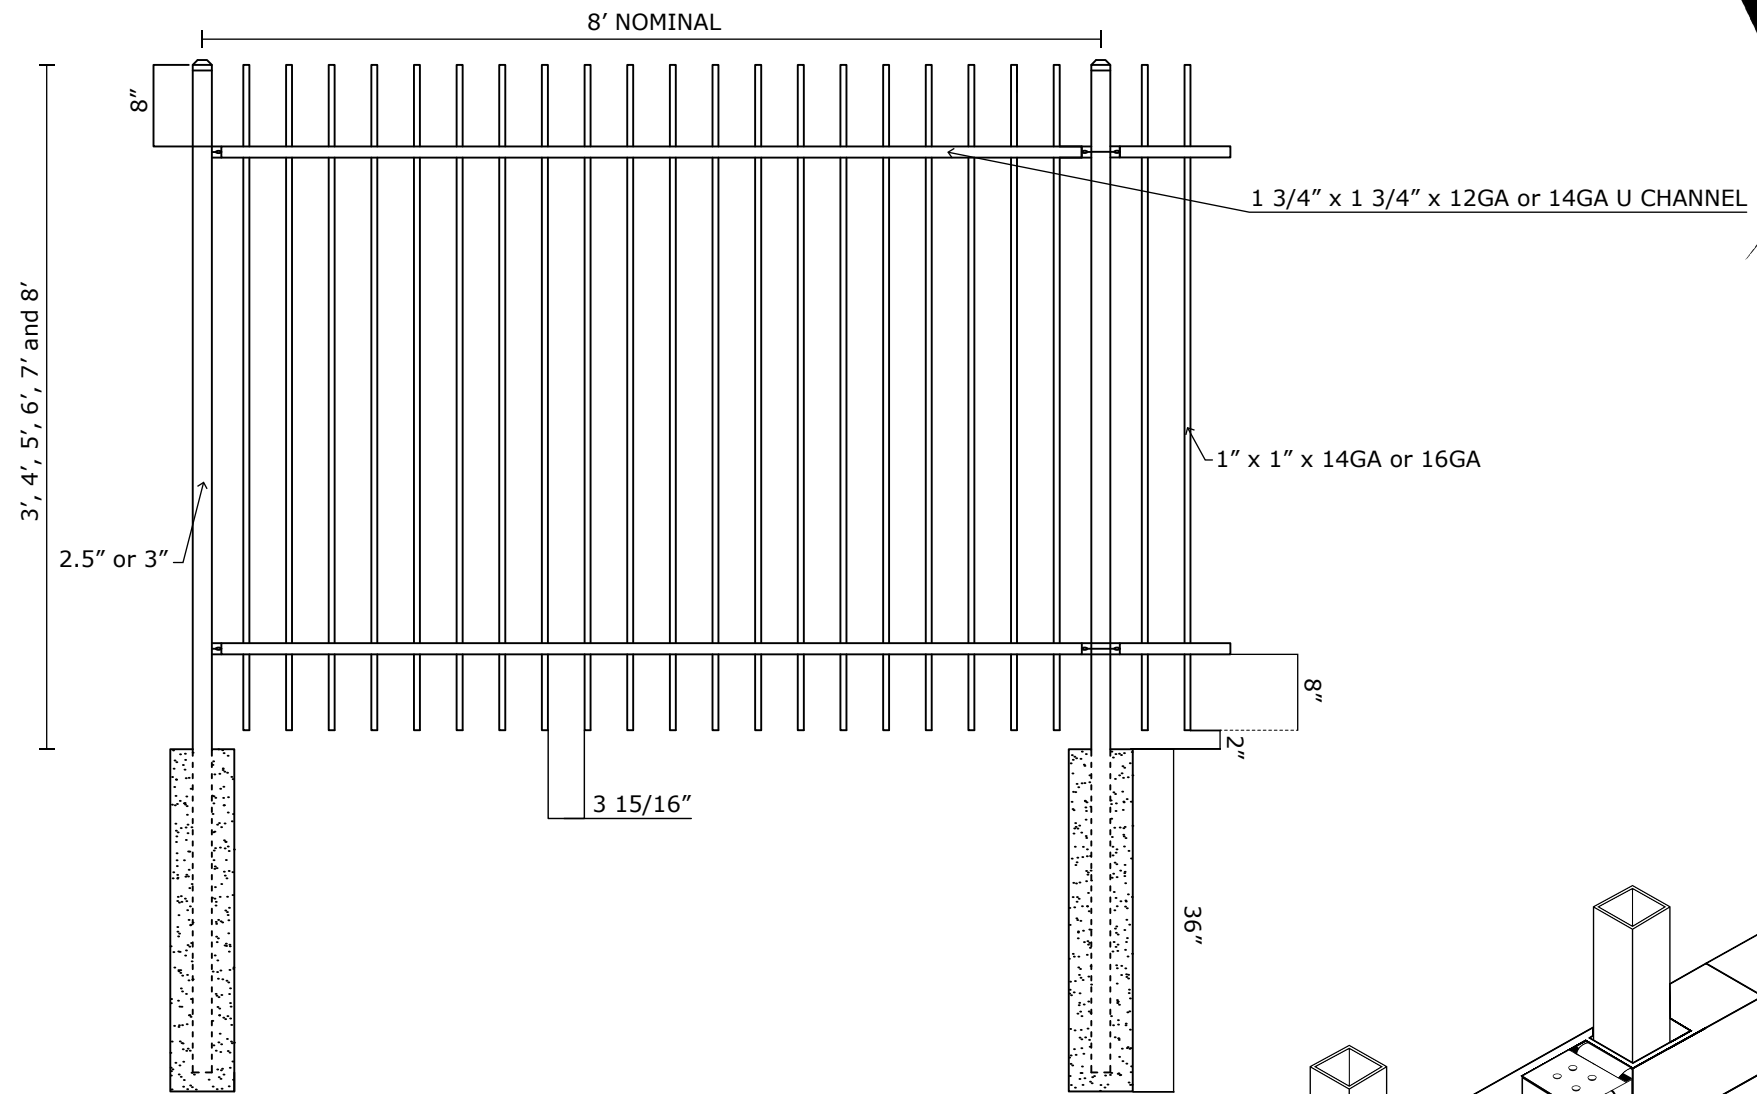

### VICTORY 2R IND MODERN TOP W/ EXTENDED PICKET SPECIFICATIONS

Pickets: 1" x 1" x 14GA or 16GA

Rails: 1 3/4" x 1 3/4" x 12GA or 14GA

Posts: 2.5" or 3"

Heights: 3', 4', 5', 6', 7' and 8'

- 350MPA 4500 PSI STEEL
- G60 HOT DIP GALVANIZATION
- ZINC PHOSPHATE COAT + SAND BLAST COAT
- EPOXY PRIMER
- VICTORY TOP COAT (20 YEAR WARRANTY)

# 2R VIC IND MODERN TOP W/ EXTENDED PICKET