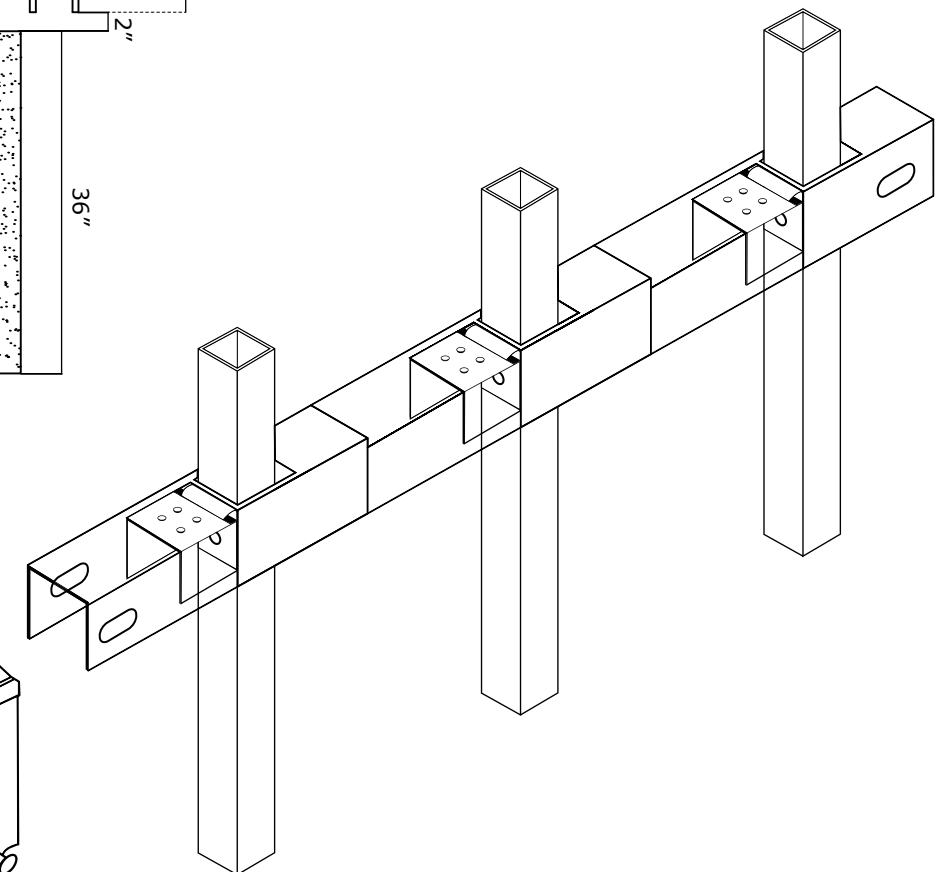

### VICTORY 2R IND MODERN TOP W/ EXTENDED PICKET SPECIFICATIONS

Pickets: 1" x 1" x 14GA or 16GA

Rails: 1 3/4" x 1 3/4" x 12GA or 14GA

Posts: 2.5" or 3"

Heights: 3', 4', 5', 6', 7' and 8'

- 350MPA 4500 PSI STEEL
- G60 HOT DIP GALVANIZATION
- ZINC PHOSPHATE COAT + SAND BLAST COAT
- EPOXY PRIMER
- VICTORY TOP COAT (20 YEAR WARRANTY)

# 2R VIC IND MODERN TOP W/ EXTENDED PICKET