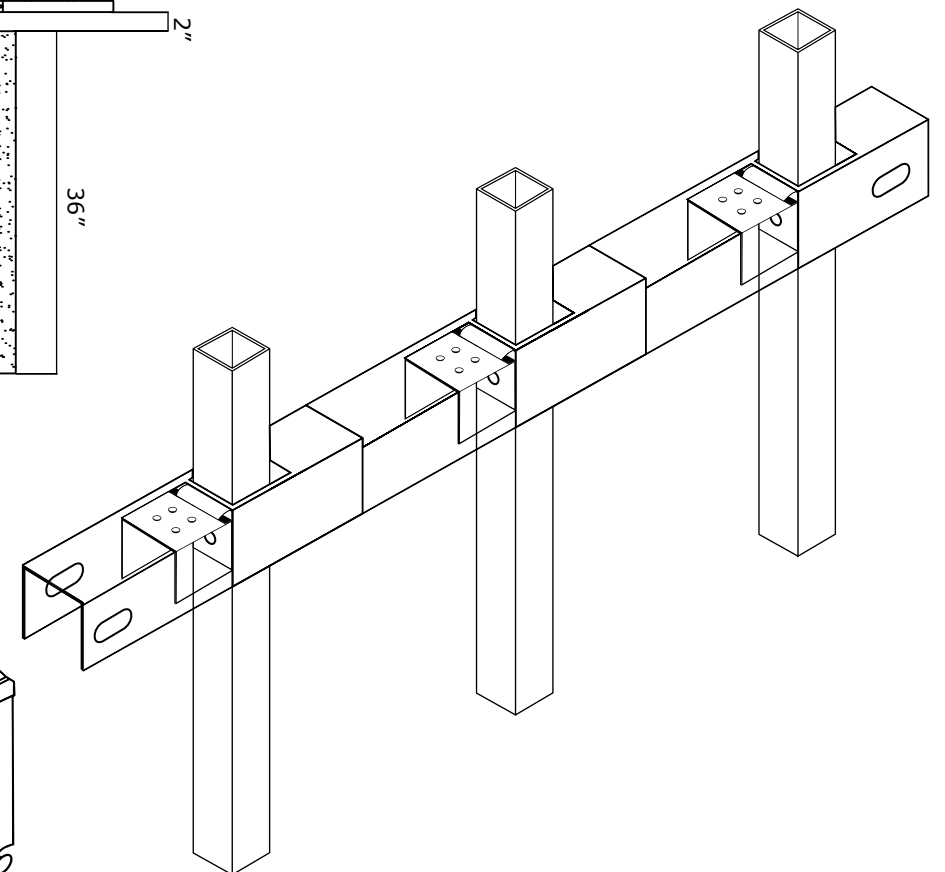

VICTORY 2R IND MODERN TOP W/ FLUSH BOTTOM SPECIFICATIONS

Pickets: 1" x 1" x 14GA or 16GA

Rails: 1 3/4" x 1 3/4" x 12GA or 14GA

Posts: 2.5" or 3"

Heights: 3', 4', 5', 6', 7' and 8'

- 350MPA 4500 PSI STEEL
- G60 HOT DIP GALVANIZATION
- ZINC PHOSPHATE COAT + SAND BLAST COAT
- EPOXY PRIMER
- VICTORY TOP COAT (20 YEAR WARRANTY)

VANTAGE FENCE
VICTORY RESIDENTIAL PANELS
www.vantagefence.com

2R VIC IND MODERN TOP W/ FLUSH BOTTOM