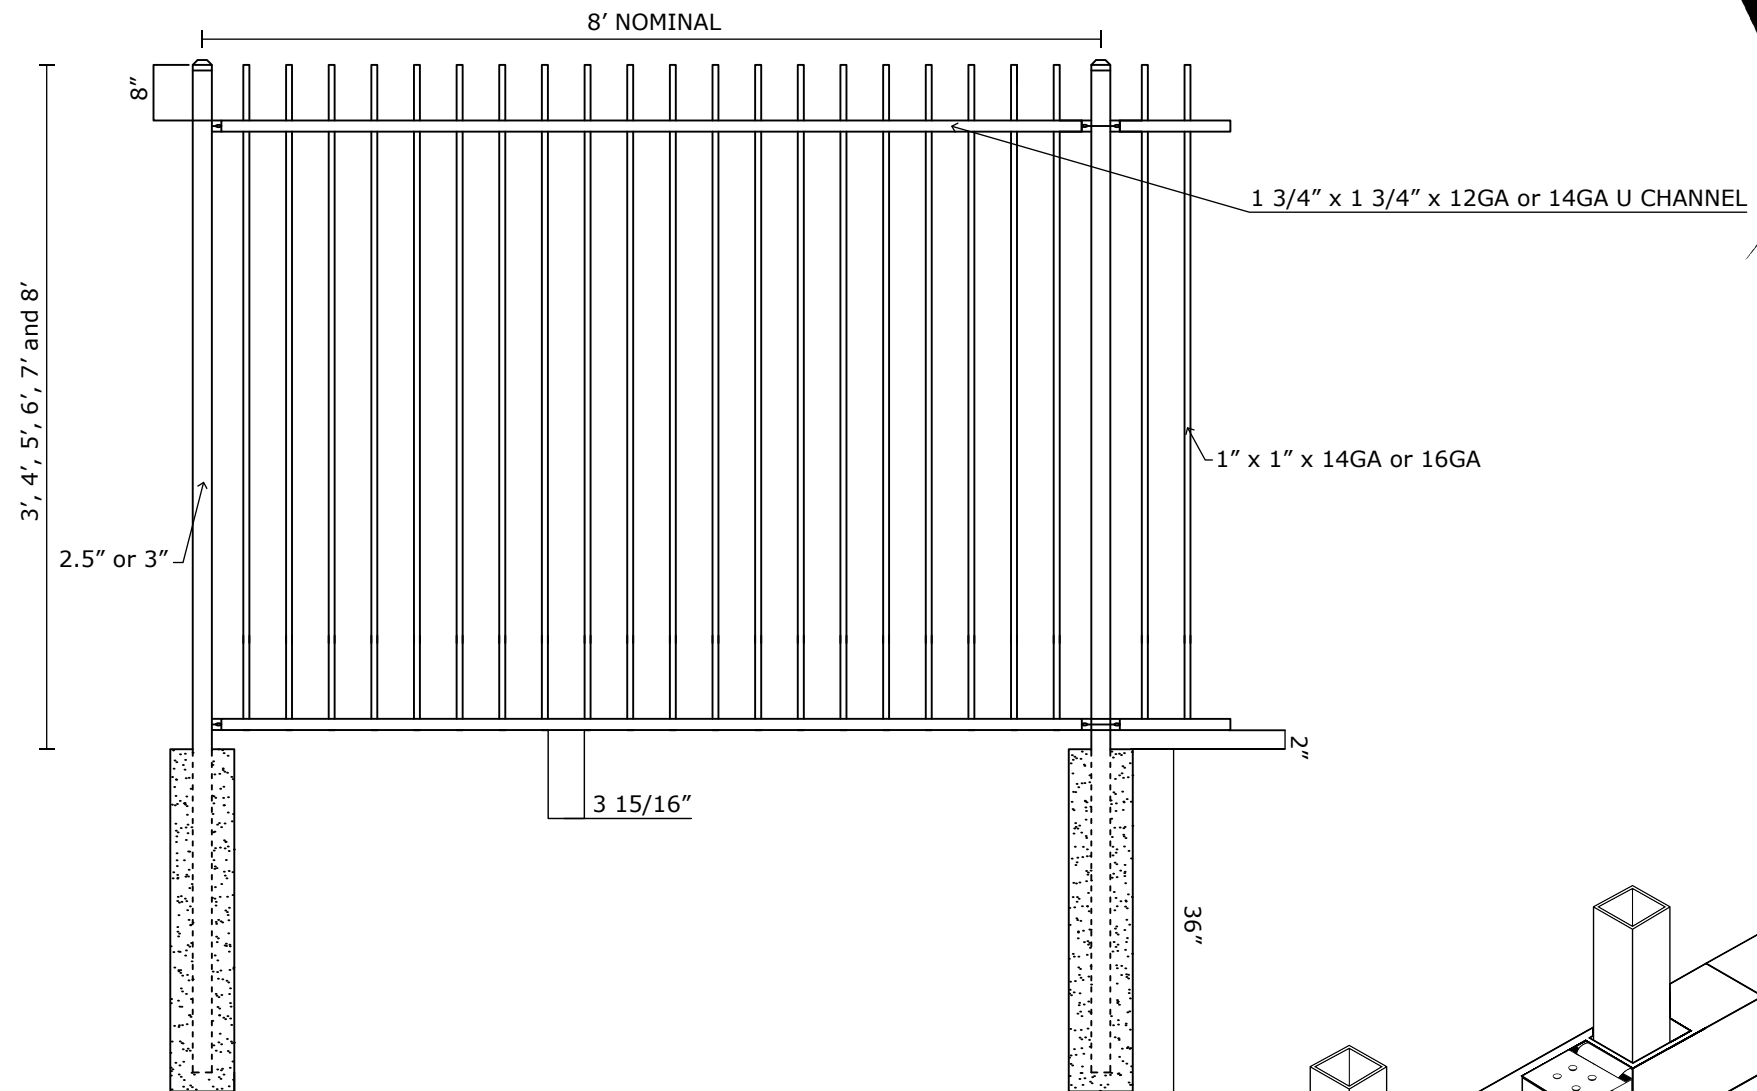

VICTORY 2R IND MODERN TOP W/ FLUSH BOTTOM SPECIFICATIONS

Pickets: 1" x 1" x 14GA or 16GA

Rails: 1 3/4" x 1 3/4" x 12GA or 14GA

Posts: 2.5" or 3"

Heights: 3', 4', 5', 6', 7' and 8'

- 350MPA 4500 PSI STEEL
- G60 HOT DIP GALVANIZATION
- ZINC PHOSPHATE COAT + SAND BLAST COAT
- EPOXY PRIMER
- VICTORY TOP COAT (20 YEAR WARRANTY)

VANTAGE FENCE
VICTORY RESIDENTIAL PANELS
www.vantagefence.com

2R VIC IND MODERN TOP W/ FLUSH BOTTOM