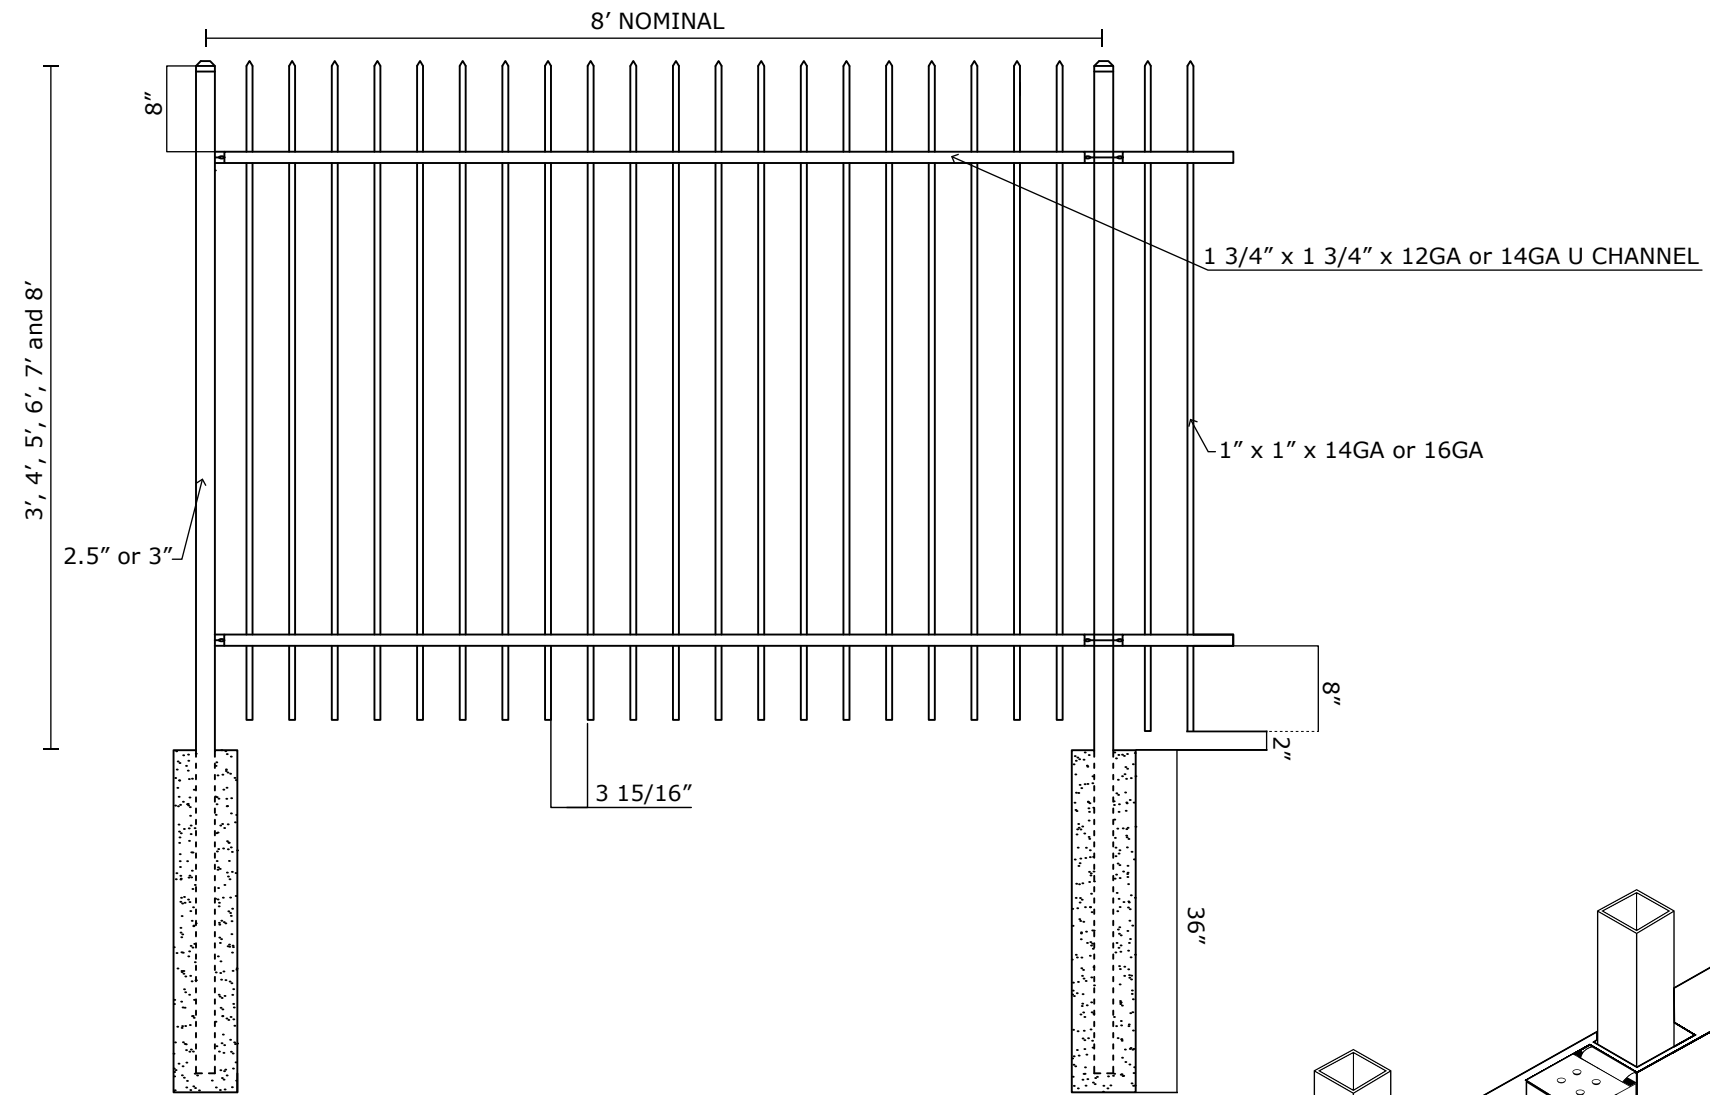

VICTORY 2R IND PINCH SPEAR W/ EXTENDED PICKET SPECIFICATIONS

Pickets: 1" x 1" x 14GA or 16GA

Rails: 1 3/4" x 1 3/4" x 12GA or 14GA

Posts: 2.5" or 3"

Heights: 3', 4', 5', 6', 7' and 8'

- 350MPA 4500 PSI STEEL
- G60 HOT DIP GALVANIZATION
- ZINC PHOSPHATE COAT + SAND BLAST COAT
- EPOXY PRIMER
- VICTORY TOP COAT (20 YEAR WARRANTY)

VANTAGE FENCE
VICTORY RESIDENTIAL PANELS
www.vantagefence.com

2R VIC IND PINCH SPEAR W/ EXTENDED PICKET