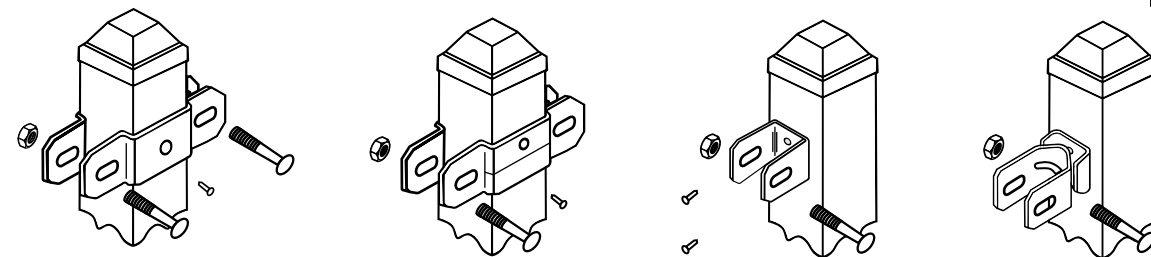

VICTORY 2R IND PINCH SPEAR W/ EXTENDED PICKET SPECIFICATIONS

Pickets: 1" x 1" x 14GA or 16GA

Rails: 1 3/4" x 1 3/4" x 12GA or 14GA

Posts: 2.5" or 3"

Heights: 3', 4', 5', 6', 7' and 8'

- 350MPA 4500 PSI STEEL
- G60 HOT DIP GALVANIZATION
- ZINC PHOSPHATE COAT + SAND BLAST COAT
- EPOXY PRIMER
- VICTORY TOP COAT (20 YEAR WARRANTY)