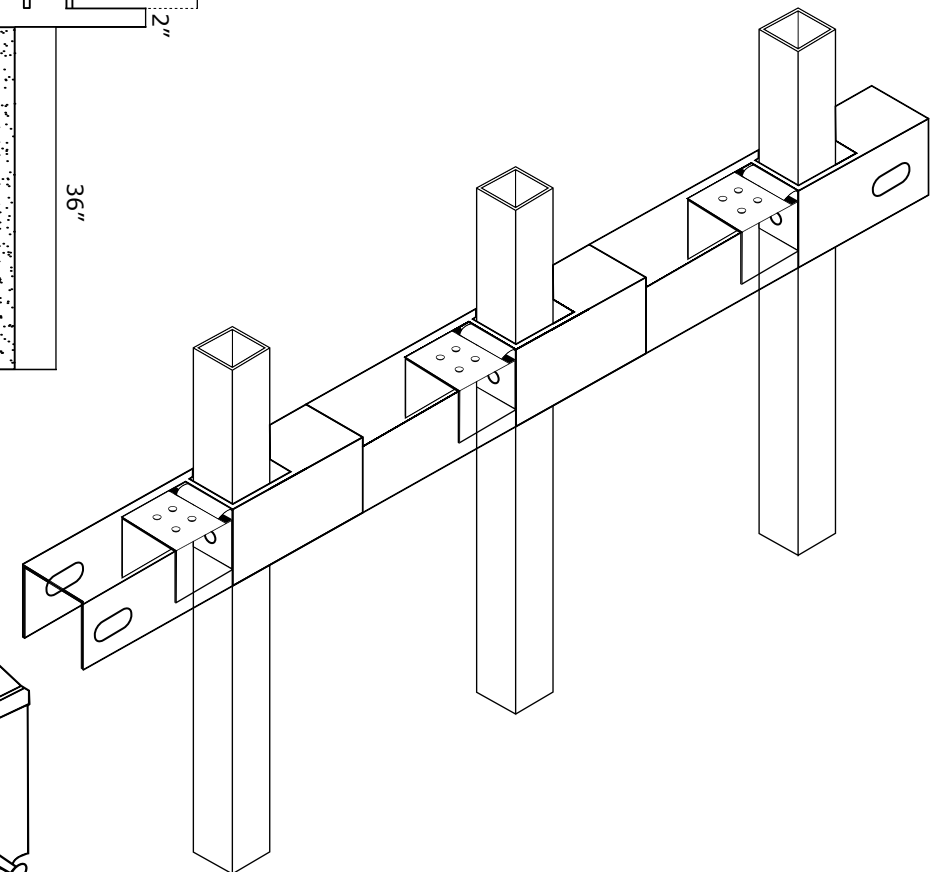

VICTORY 2R IND PINCH SPEAR W/ EXTENDED PICKET SPECIFICATIONS

Pickets: 1" x 1" x 14GA or 16GA

Rails: 1 3/4" x 1 3/4" x 12GA or 14GA

Posts: 2.5" or 3"

Heights: 3', 4', 5', 6', 7' and 8'

- 350MPA 4500 PSI STEEL
- G60 HOT DIP GALVANIZATION
- ZINC PHOSPHATE COAT + SAND BLAST COAT
- EPOXY PRIMER
- VICTORY TOP COAT (20 YEAR WARRANTY)

VANTAGE FENCE
VICTORY RESIDENTIAL PANELS
www.vantagefence.com

2R VIC IND PINCH SPEAR W/ EXTENDED PICKET