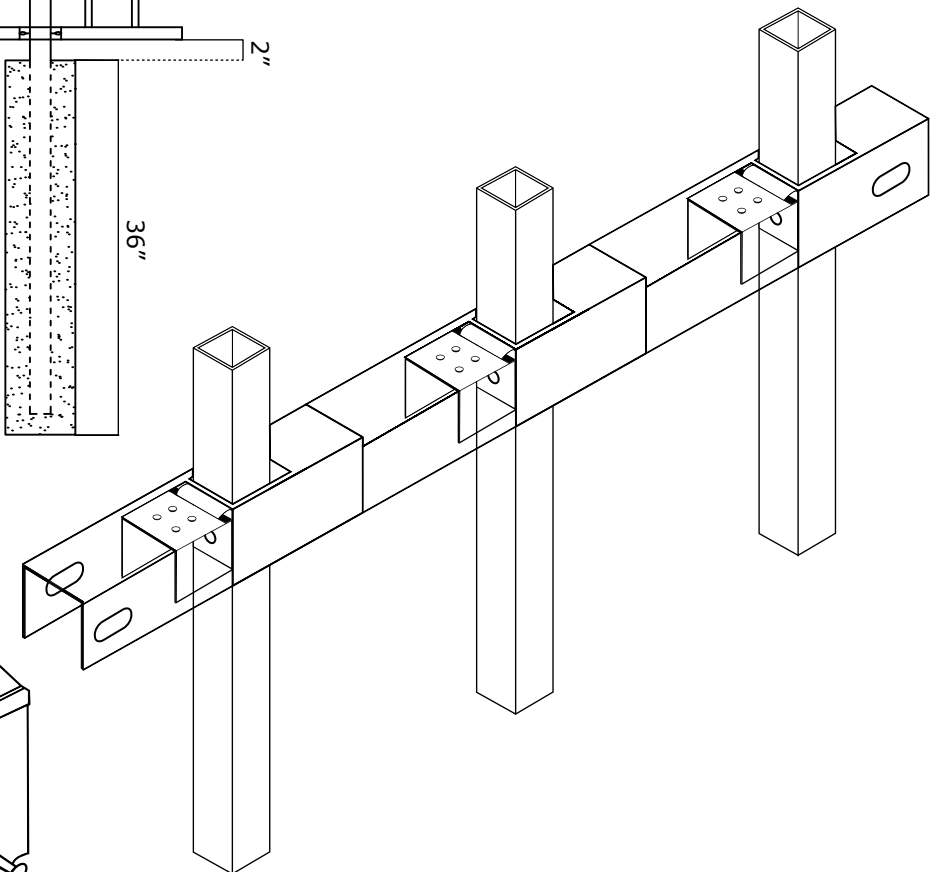

VICTORY 3R COM MODERN TOP W/ FLUSH BOTTOM SPECIFICATIONS

Pickets: 1.3/4" SQ 3'-6' FENCE 16GA
2.3/4" SQ 7'-8' FENCE 14GA
Rails: 1.5" x 1.5" x 14GA
Posts: 2.5" or 3"
Heights: 3', 4', 5', 6', 7' and 8'

350MPA 4500 PSI STEEL
G60 HOT DIP GALVANIZATION
ZINC PHOSPHATE COAT + SAND BLAST COAT
EPOXY PRIMER
VICTORY TOP COAT (20 YEAR WARRANTY)

VANTAGE FENCE
VICTORY RESIDENTIAL PANELS
www.vantagefence.com

3R VIC COM MODERN TOP W/ FLUSH BOTTOM