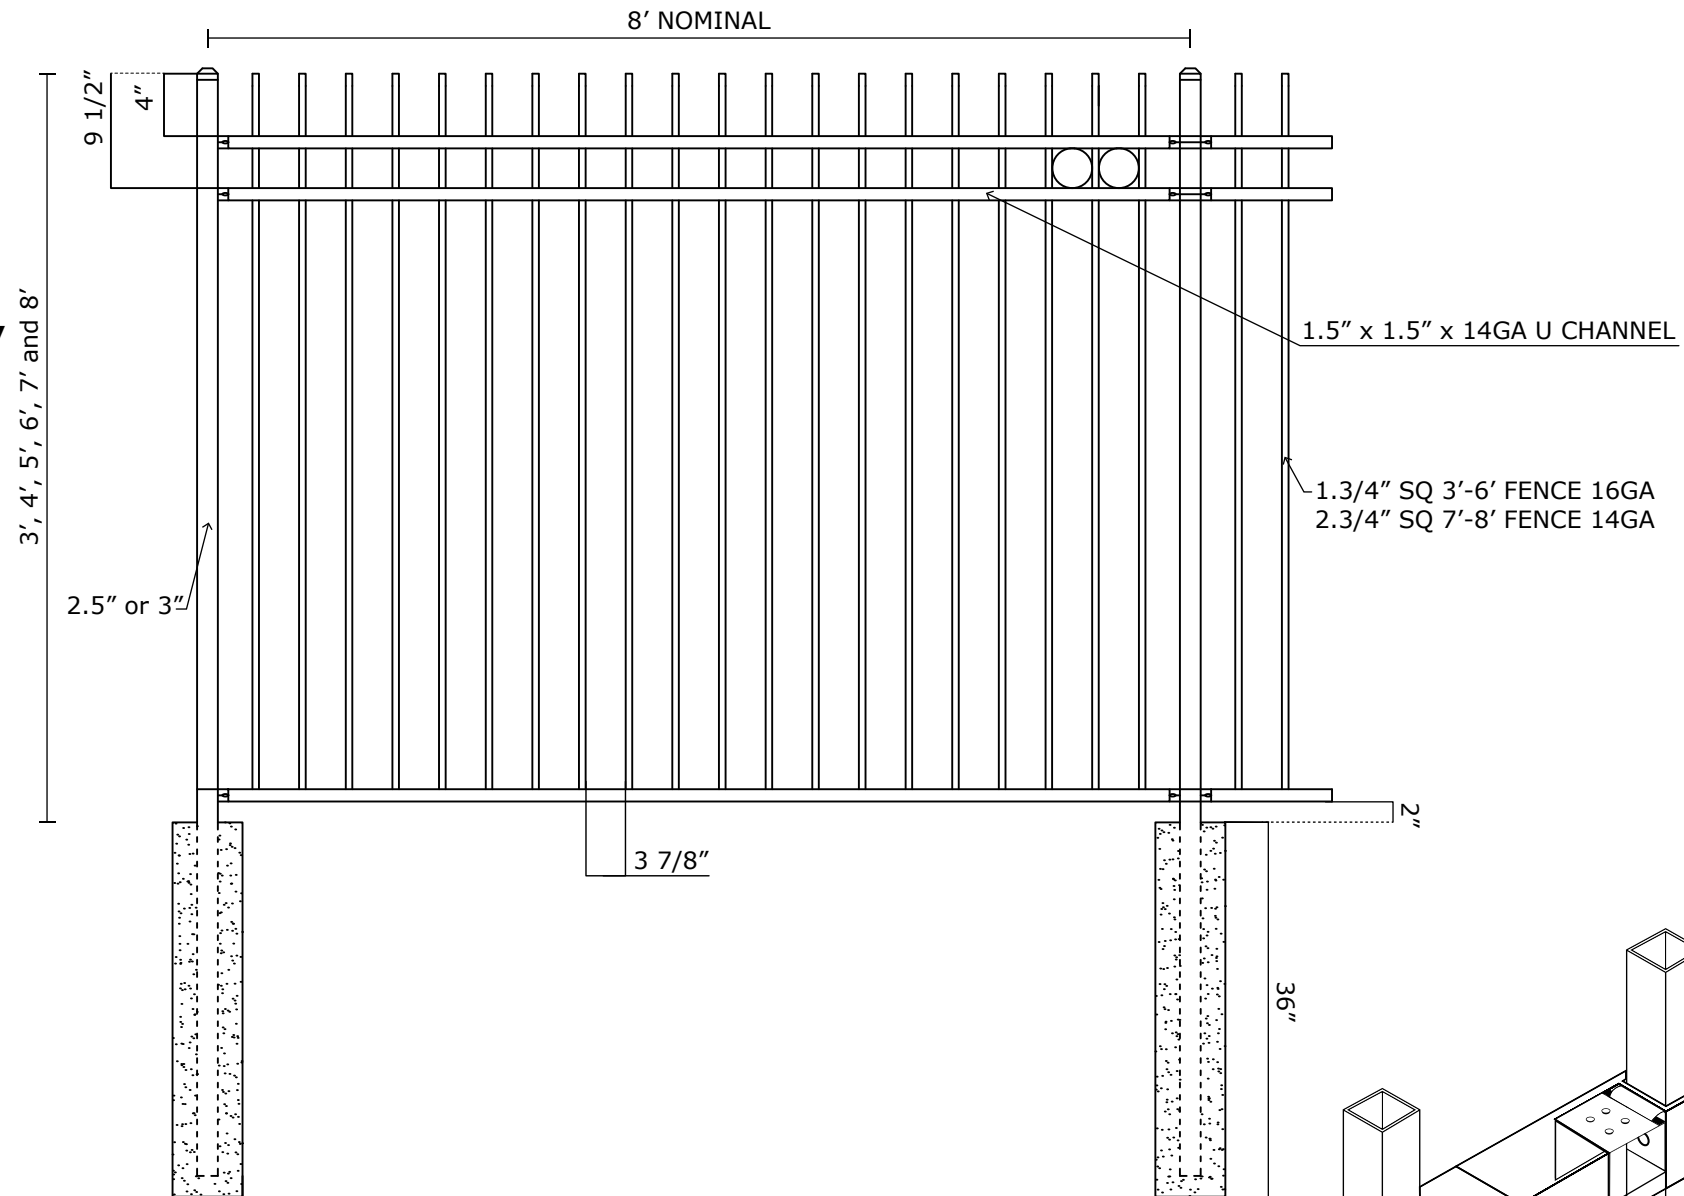

VICTORY 3R COM MODERN TOP W/ FLUSH BOTTOM SPECIFICATIONS

Pickets: 1.3/4" SQ 3'-6' FENCE 16GA
2.3/4" SQ 7'-8' FENCE 14GA
Rails: 1.5" x 1.5" x 14GA
Posts: 2.5" or 3"
Heights: 3', 4', 5', 6', 7' and 8'

350MPA 4500 PSI STEEL
G60 HOT DIP GALVANIZATION
ZINC PHOSPHATE COAT + SAND BLAST COAT
EPOXY PRIMER
VICTORY TOP COAT (20 YEAR WARRANTY)