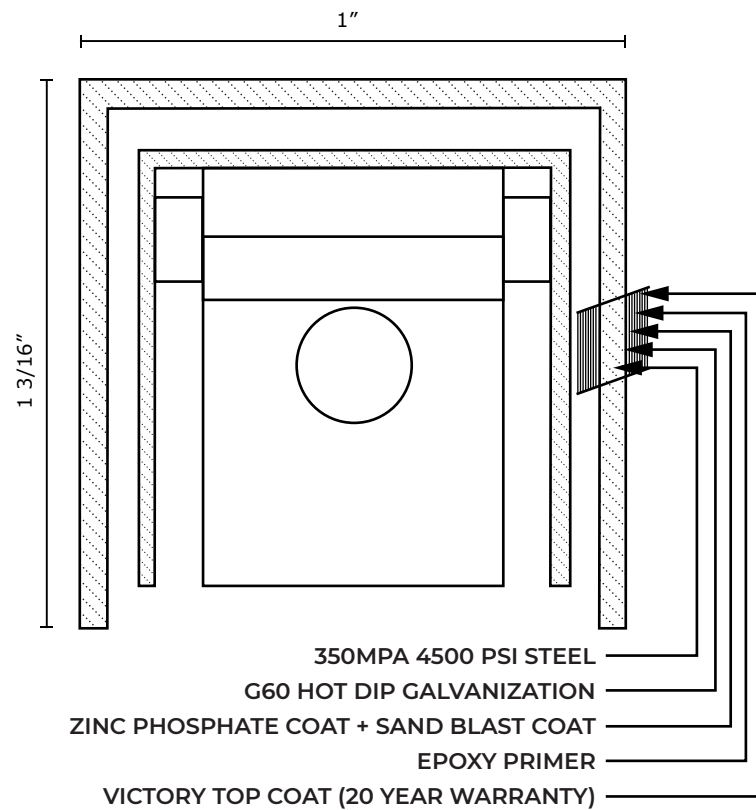

VICTORY 3R COM FLAT TOP W/ FLUSH BOTTOM SPECIFICATIONS

Pickets: 1.3/4" SQ 3'-6' FENCE 16GA
2.3/4" SQ 7'-8' FENCE 14GA

Rails: 1.5" x 1.5" x 14GA

Posts: 2.5" or 3"

Heights: 3', 4', 5', 6', 7' and 8'

VANTAGE FENCE
VICTORY RESIDENTIAL PANELS
www.vantagefence.com

3R VIC COM FLAT TOP W/ FLUSH BOTTOM