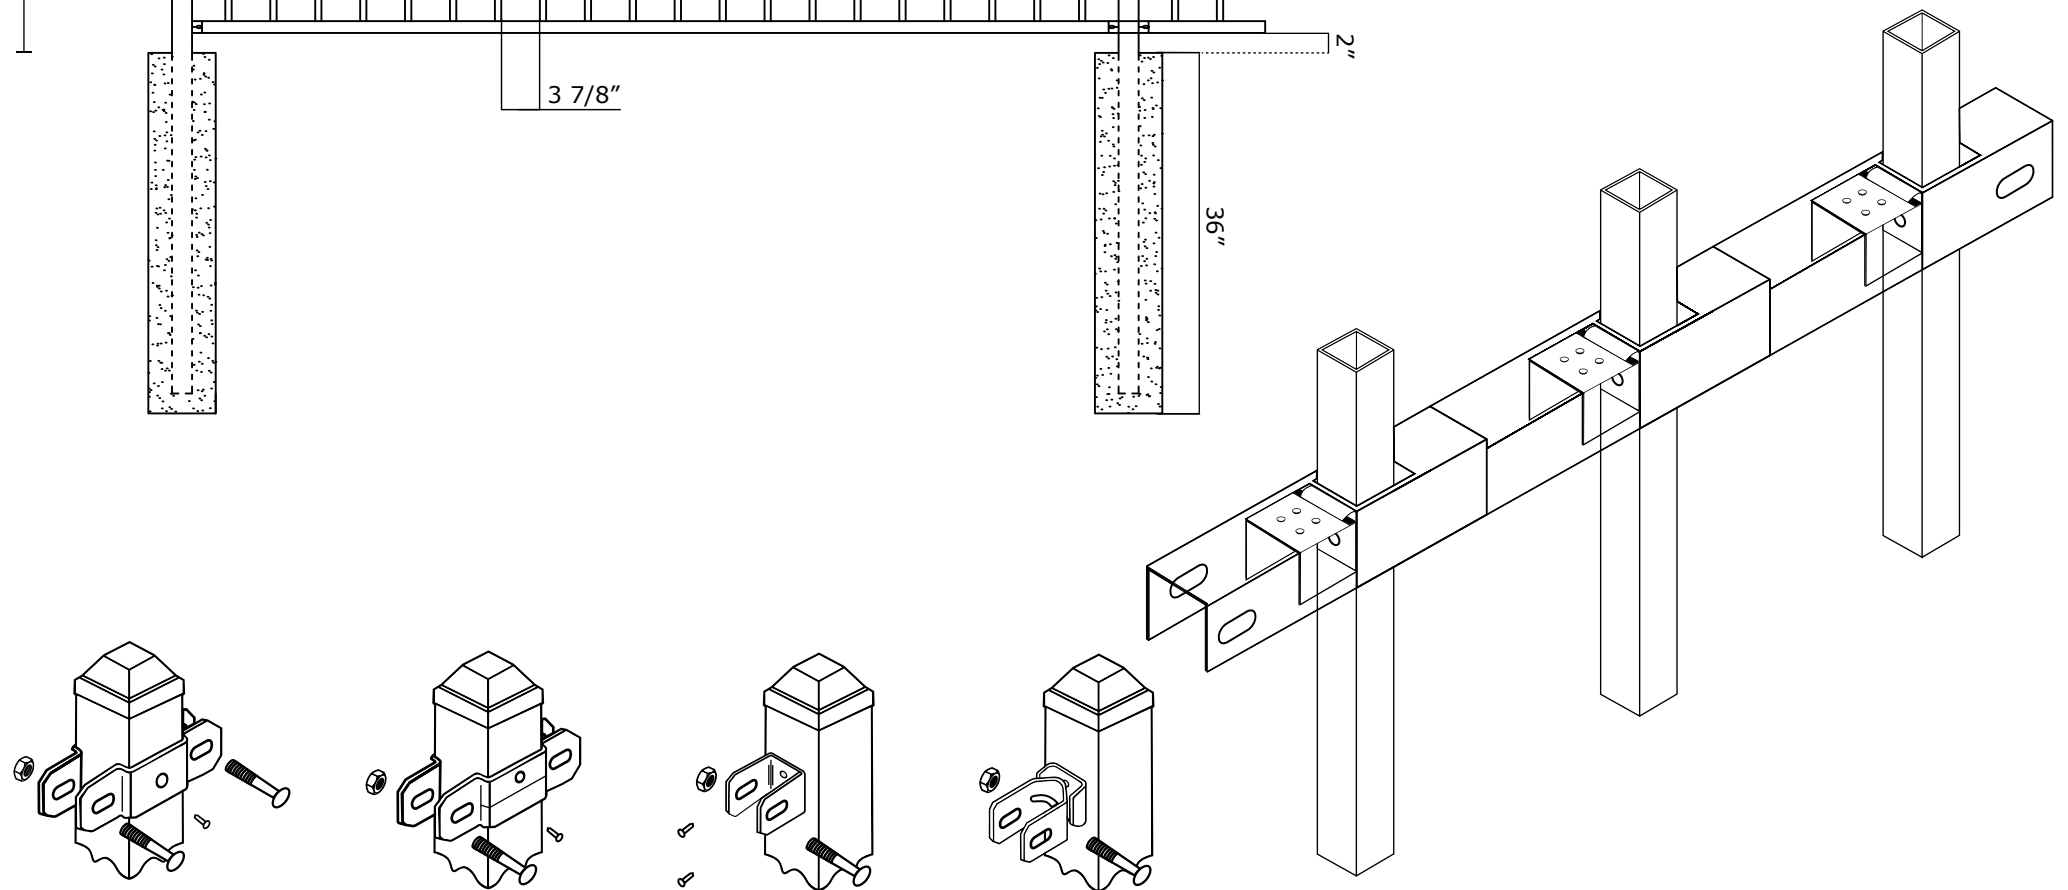

VICTORY 3R COM FLAT TOP W/ FLUSH BOTTOM SPECIFICATIONS

Pickets: 1.3/4" SQ 3'-6' FENCE 16GA
2.3/4" SQ 7'-8' FENCE 14GA

Rails: 1.5" x 1.5" x 14GA

Posts: 2.5" or 3"

Heights: 3', 4', 5', 6', 7' and 8'

VANTAGE FENCE
VICTORY RESIDENTIAL PANELS
www.vantagefence.com

3R VIC COM FLAT TOP W/ FLUSH BOTTOM