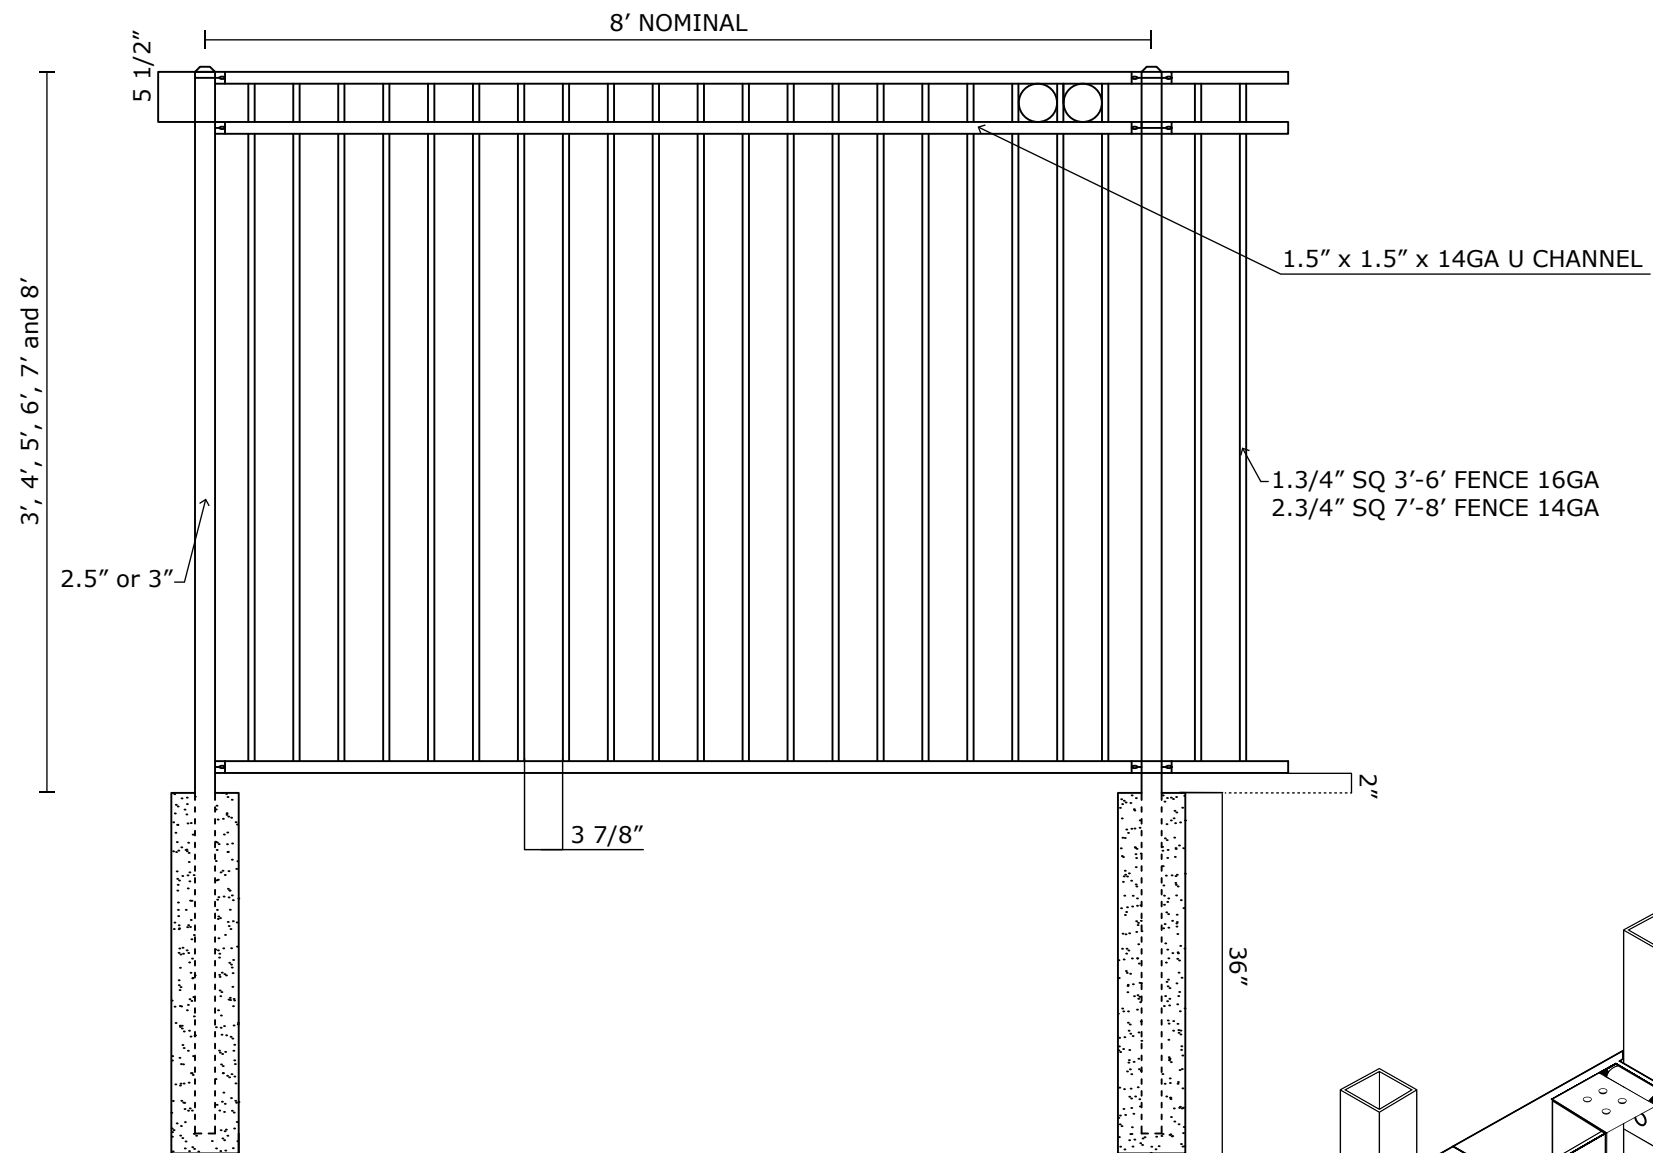

VICTORY 3R COM FLAT TOP W/ FLUSH BOTTOM SPECIFICATIONS

Pickets: 1.3/4" SQ 3'-6' FENCE 16GA
2.3/4" SQ 7'-8' FENCE 14GA

Rails: 1.5" x 1.5" x 14GA

Posts: 2.5" or 3"

Heights: 3', 4', 5', 6', 7' and 8'

VANTAGE FENCE
VICTORY RESIDENTIAL PANELS
www.vantagefence.com

3R VIC COM FLAT TOP W/ FLUSH BOTTOM