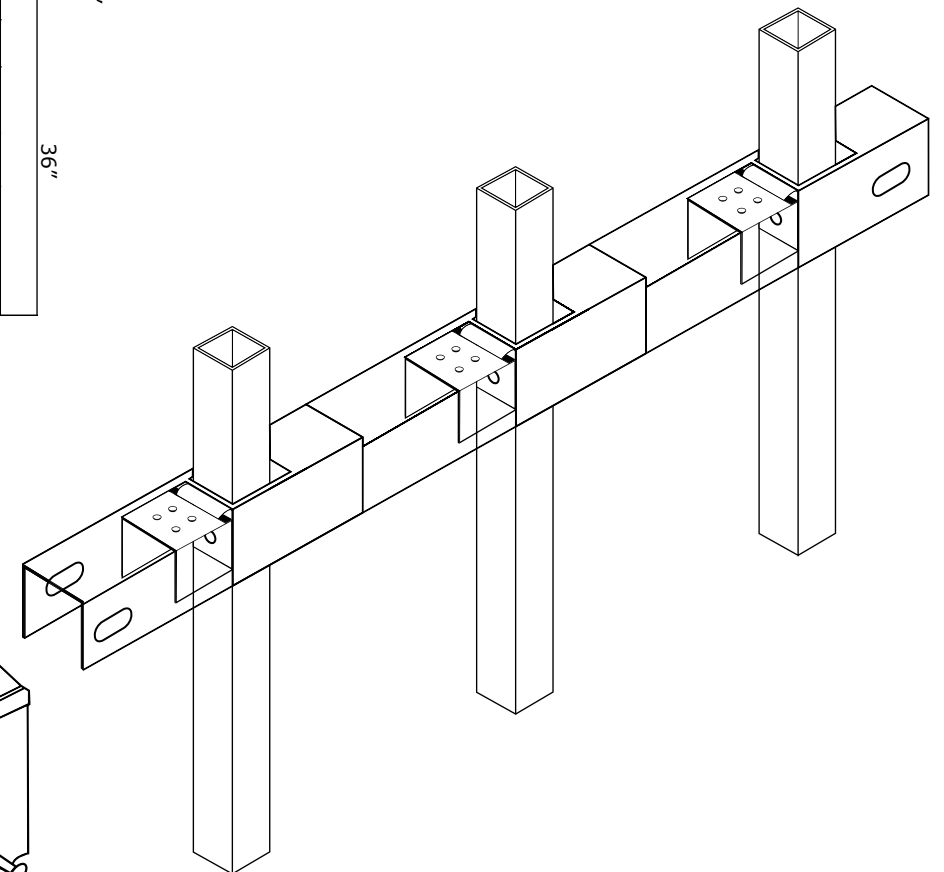

VICTORY 3R COM MODERN TOP W/ EXTENDED PICKET SPECIFICATIONS

Pickets: 5/8" SQ x 18GA

Rails: 1" x 1 3/16" x 14GA

Posts: 2" SQ x 16GA

Heights: 3', 3.5', 4', 5' and 6'

350MPA 4500 PSI STEEL
G60 HOT DIP GALVANIZATION
ZINC PHOSPHATE COAT + SAND BLAST COAT
EPOXY PRIMER
VICTORY TOP COAT (20 YEAR WARRANTY)

VANTAGE FENCE
VICTORY RESIDENTIAL PANELS
www.vantagefence.com

3R VIC COM MODERN TOP W/ EXTENDED PICKET