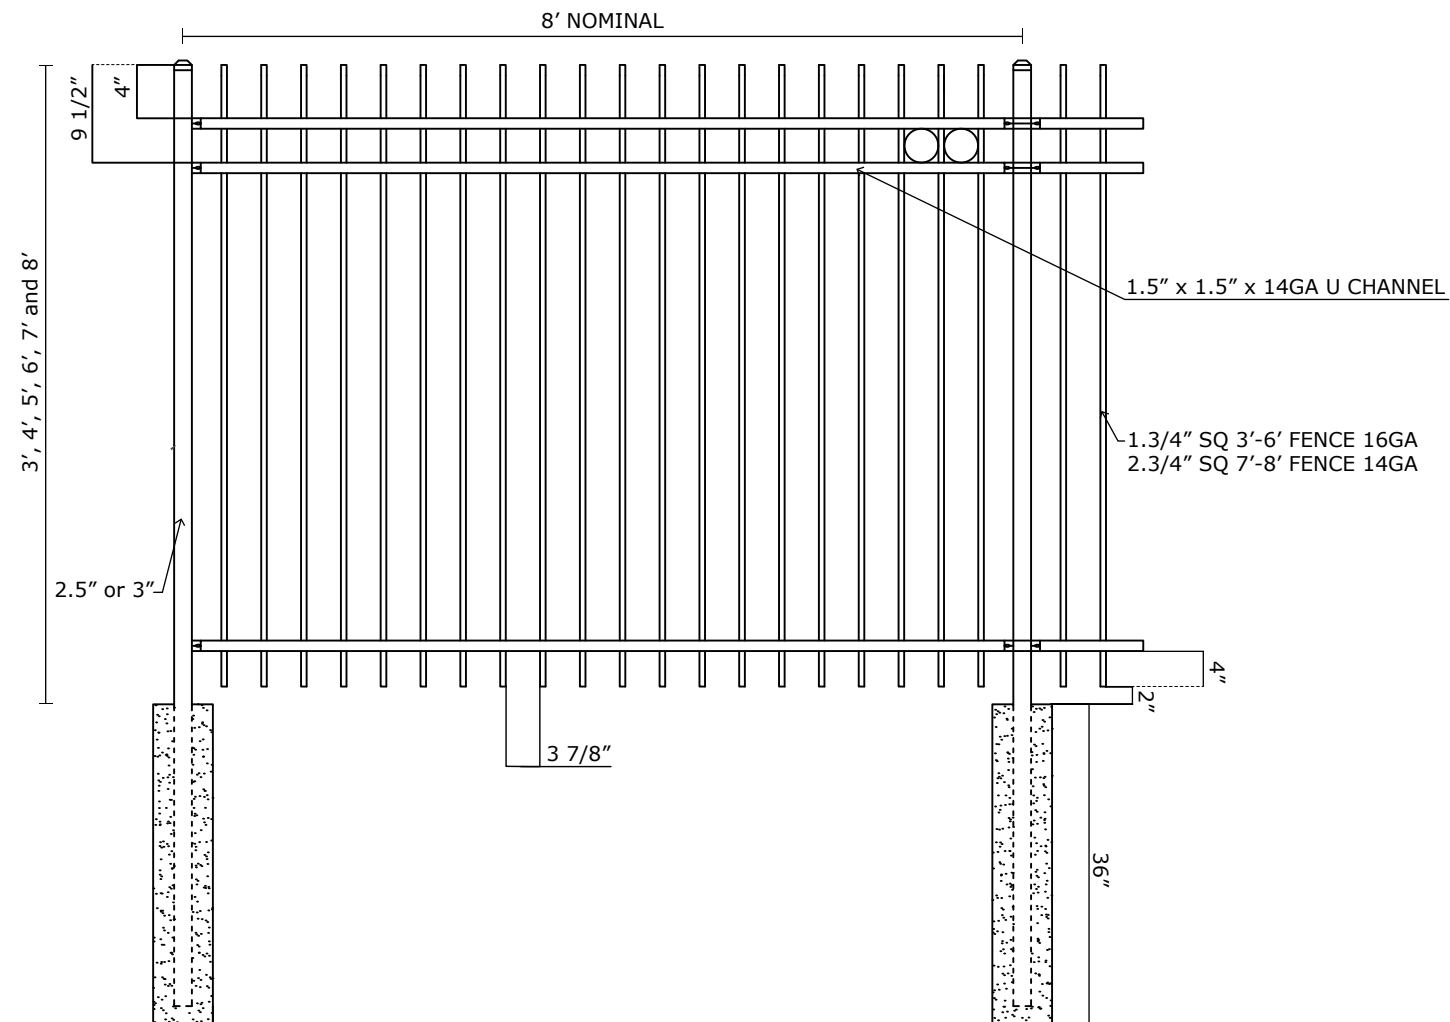

VICTORY 3R COM MODERN TOP W/ EXTENDED PICKET SPECIFICATIONS

Pickets: 5/8" SQ x 18GA

Rails: 1" x 1 3/16" x 14GA

Posts: 2" SQ x 16GA

Heights: 3', 3.5', 4', 5' and 6'

350MPA 4500 PSI STEEL
G60 HOT DIP GALVANIZATION
ZINC PHOSPHATE COAT + SAND BLAST COAT
EPOXY PRIMER
VICTORY TOP COAT (20 YEAR WARRANTY)