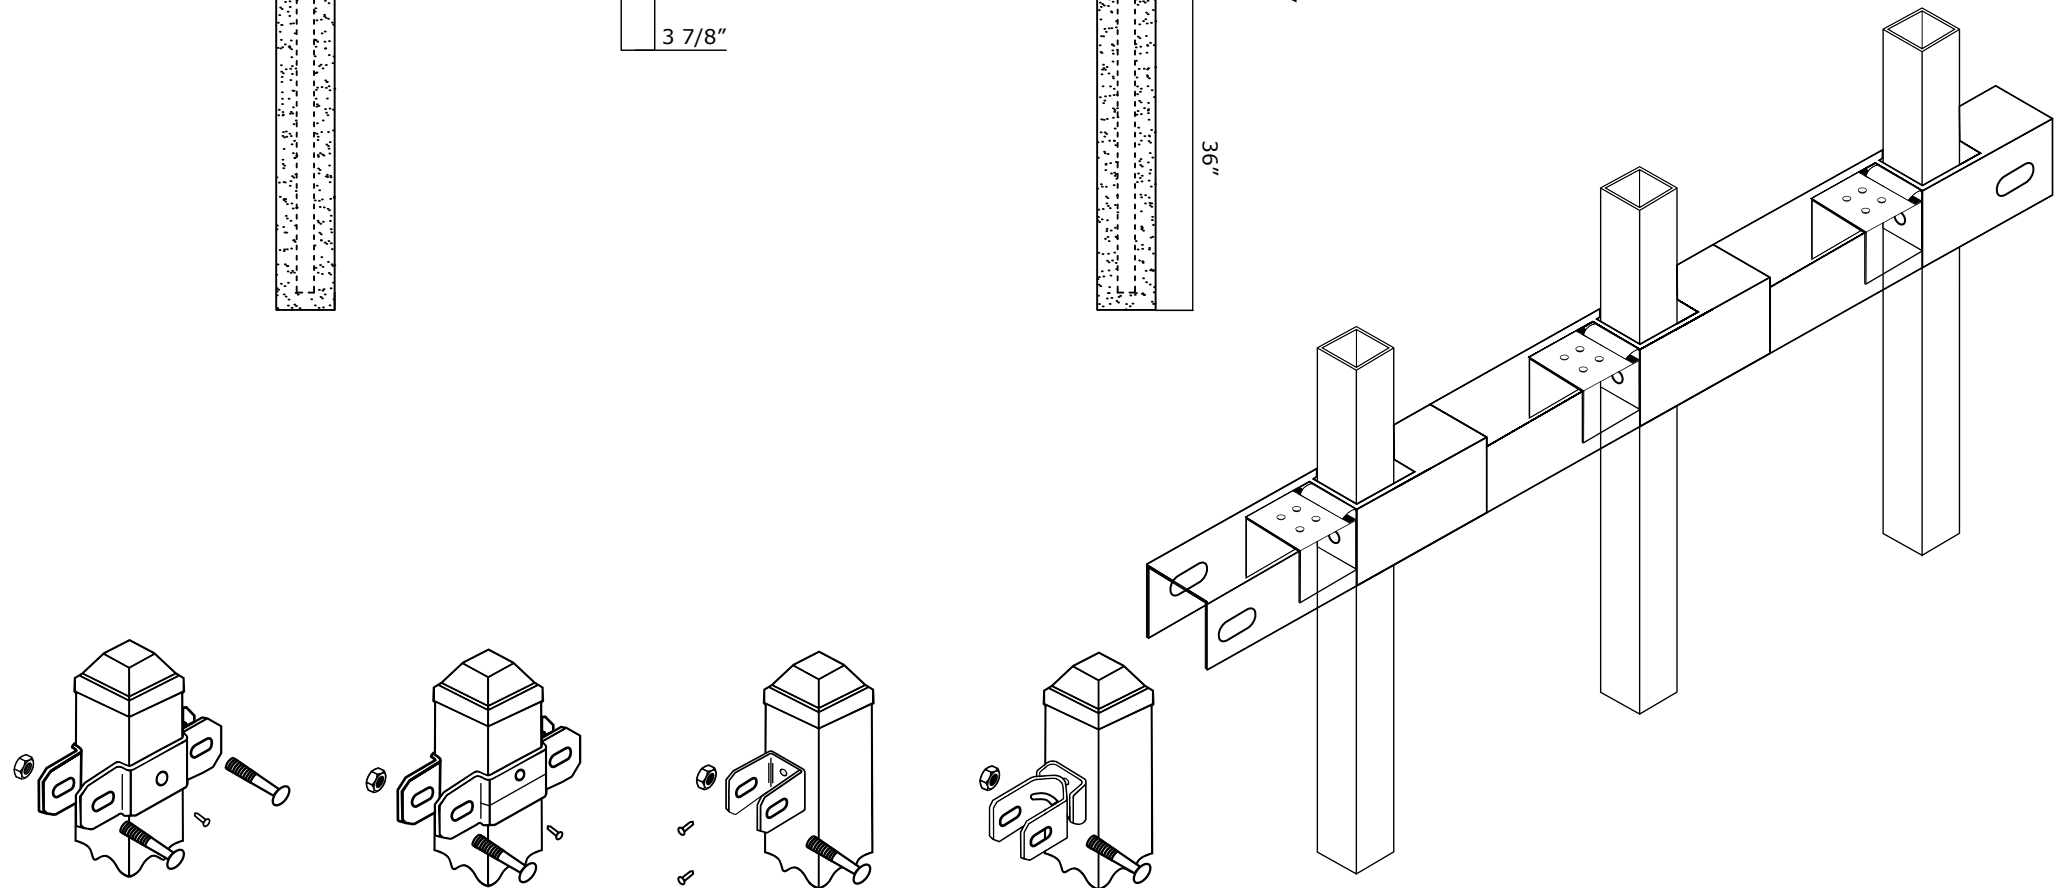

VICTORY 3R COM PINCH SPEAR W/ FLUSH BOTTOM SPECIFICATIONS

Pickets: 1.3/4" SQ 3'-6' FENCE 16GA
2.3/4" SQ 7'-8' DENCE 14GA
Rails: 1.5" x1.5" 14GA U CHANNEL
Posts: 2.5" or 3"
Heights: 3', 4', 5', 6', 7' and 8'

VANTAGE FENCE
VICTORY RESIDENTIAL PANELS
www.vantagefence.com

3R VIC COM PINCH SPEAR W/ FLUSH BOTTOM