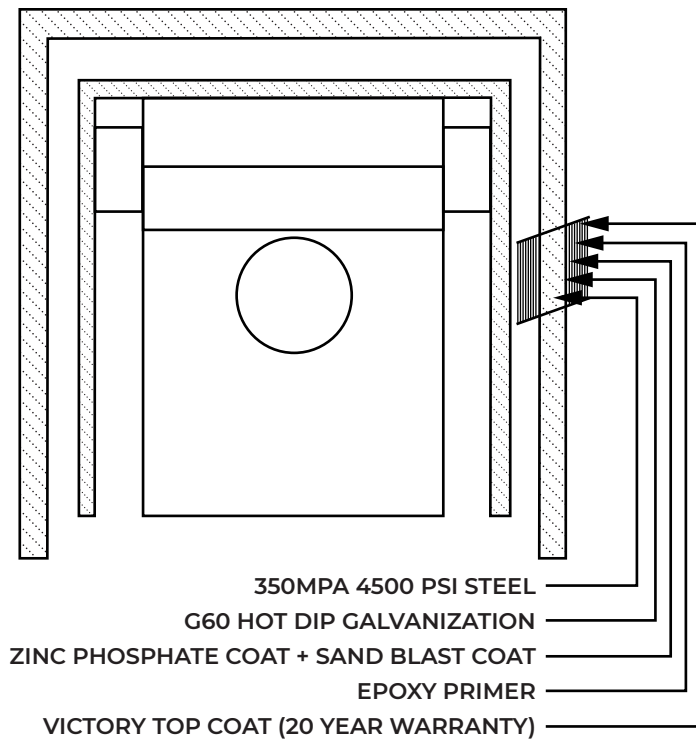

VICTORY 3R COM PINCH SPEAR W/ FLUSH BOTTOM SPECIFICATIONS

Pickets: 1.3/4" SQ 3'-6' FENCE 16GA
2.3/4" SQ 7'-8' DENCE 14GA
Rails: 1.5" x1.5" 14GA U CHANNEL
Posts: 2.5" or 3"
Heights: 3', 4', 5', 6', 7' and 8'

VANTAGE FENCE
VICTORY RESIDENTIAL PANELS
www.vantagefence.com

3R VIC COM PINCH SPEAR W/ FLUSH BOTTOM