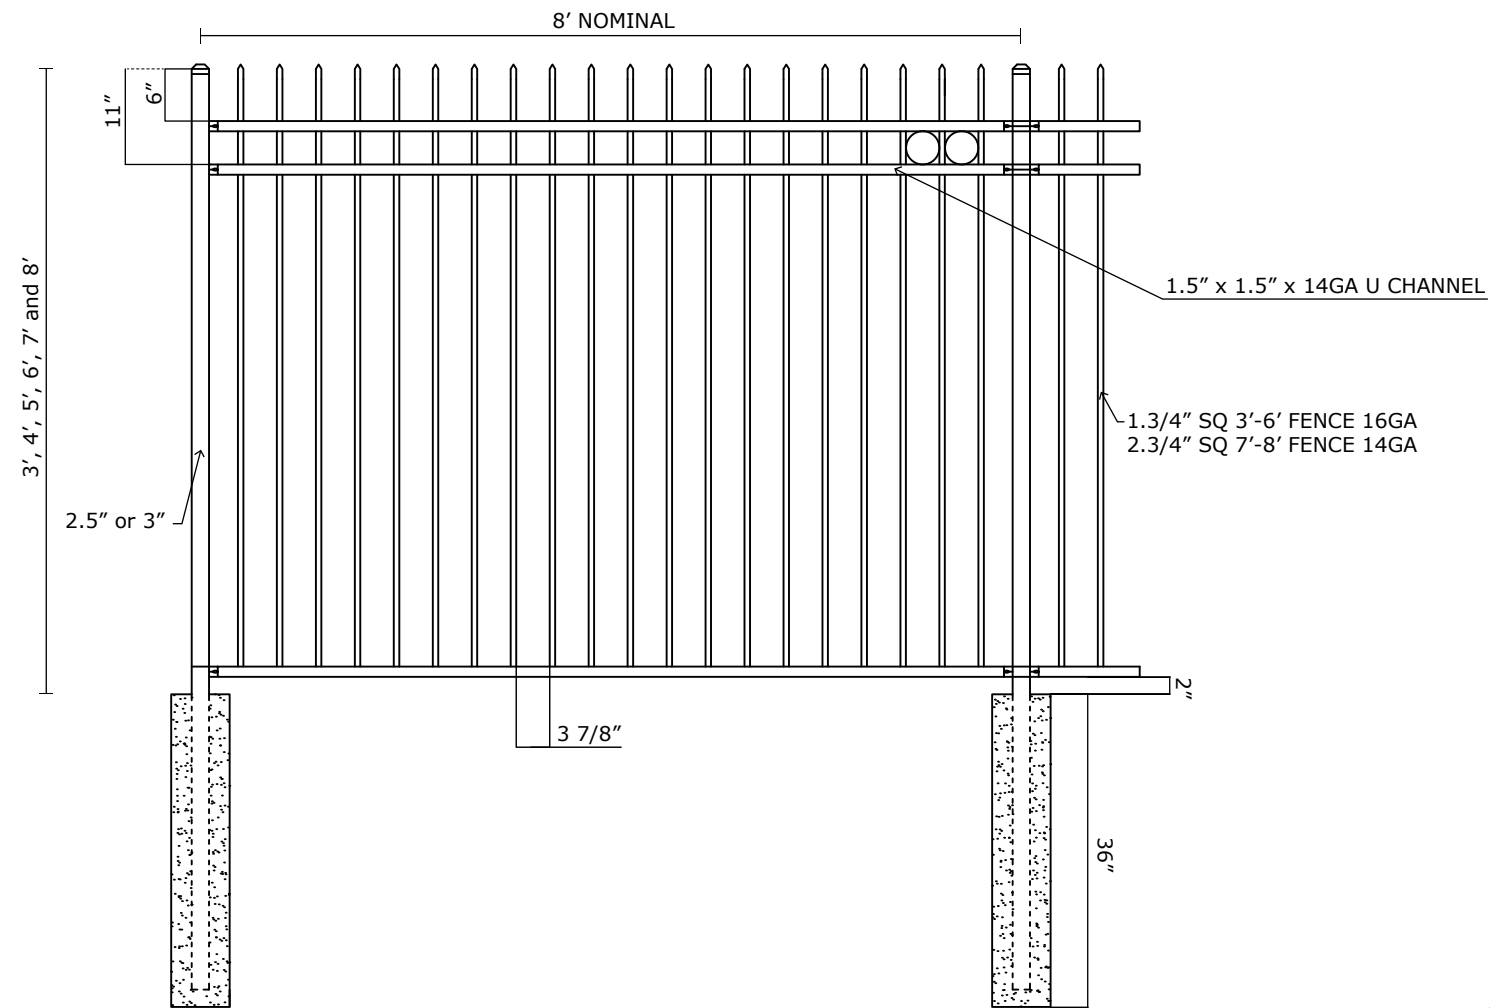

VICTORY 3R COM PINCH SPEAR W/ FLUSH BOTTOM SPECIFICATIONS

Pickets: 1.3/4" SQ 3'-6' FENCE 16GA
2.3/4" SQ 7'-8' DENCE 14GA
Rails: 1.5" x1.5" 14GA U CHANNEL
Posts: 2.5" or 3"
Heights: 3', 4', 5', 6', 7' and 8'

VANTAGE FENCE
VICTORY RESIDENTIAL PANELS
www.vantagefence.com

3R VIC COM PINCH SPEAR W/ FLUSH BOTTOM