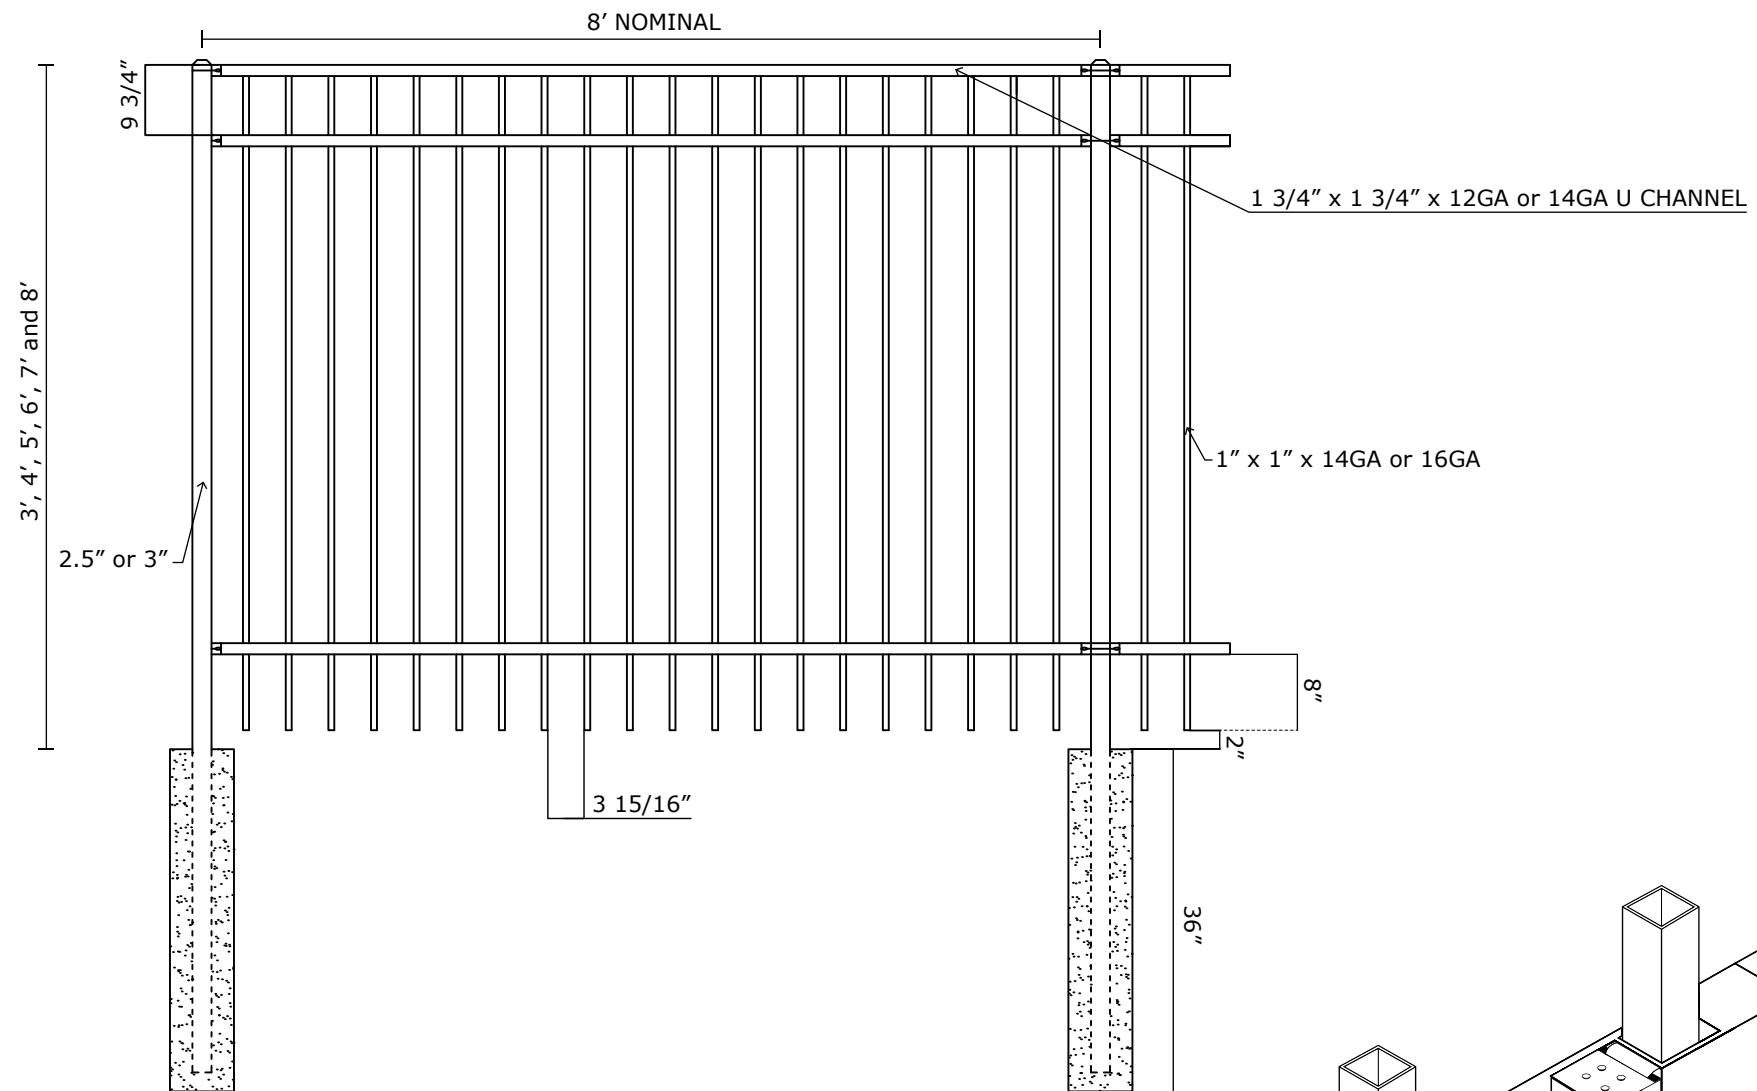

### VICTORY 3R IND FLAT TOP W/ EXTENDED PICKET SPECIFICATIONS

Pickets: 1" x 1" x 14GA or 16GA

Rails: 1 3/4" x 1 3/4" x 12GA or 14GA

Posts: 2.5" or 3"

Heights: 3', 4', 5', 6', 7' and 8'

- 350MPA 4500 PSI STEEL
- G60 HOT DIP GALVANIZATION
- ZINC PHOSPHATE COAT + SAND BLAST COAT
- EPOXY PRIMER
- VICTORY TOP COAT (20 YEAR WARRANTY)

# 3R VIC IND FLAT TOP W/ EXTENDED PICKET