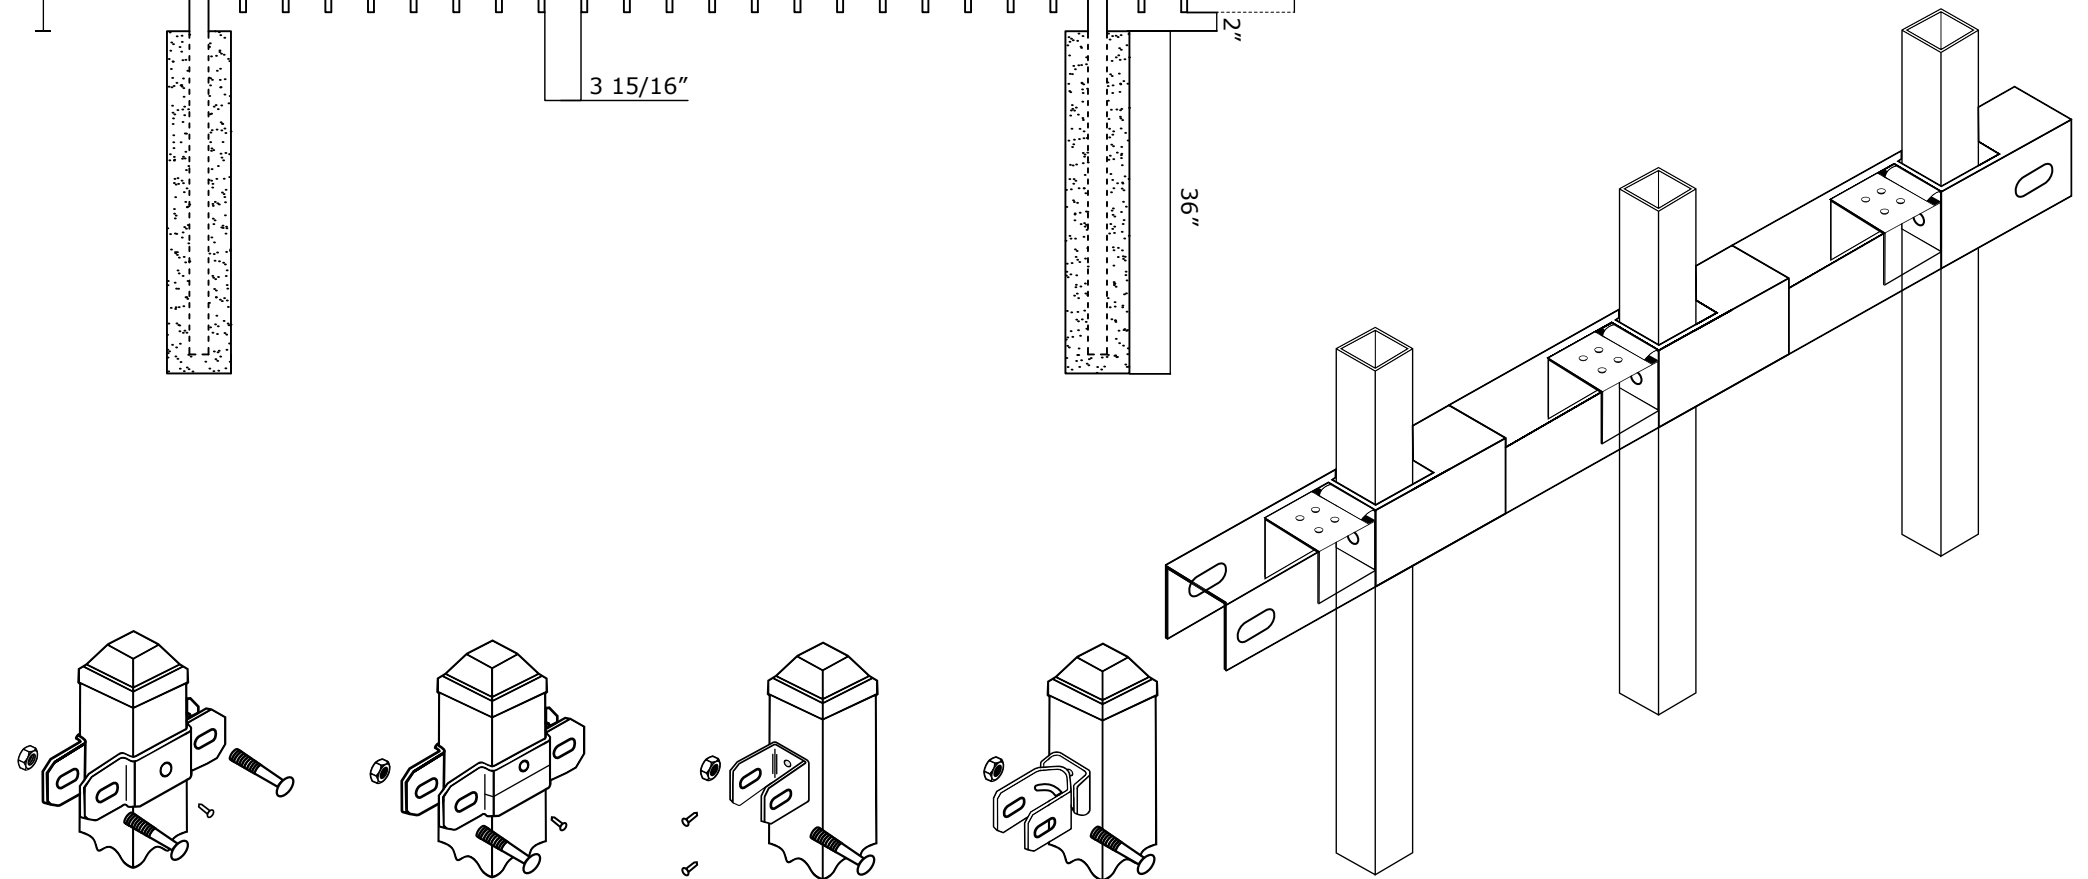

### VICTORY 3R IND FLAT TOP W/ EXTENDED PICKET SPECIFICATIONS

Pickets: 1" x 1" x 14GA or 16GA

Rails: 1 3/4" x 1 3/4" x 12GA or 14GA

Posts: 2.5" or 3"

Heights: 3', 4', 5', 6', 7' and 8'

- 350MPA 4500 PSI STEEL
- G60 HOT DIP GALVANIZATION
- ZINC PHOSPHATE COAT + SAND BLAST COAT
- EPOXY PRIMER
- VICTORY TOP COAT (20 YEAR WARRANTY)

# 3R VIC IND FLAT TOP W/ EXTENDED PICKET