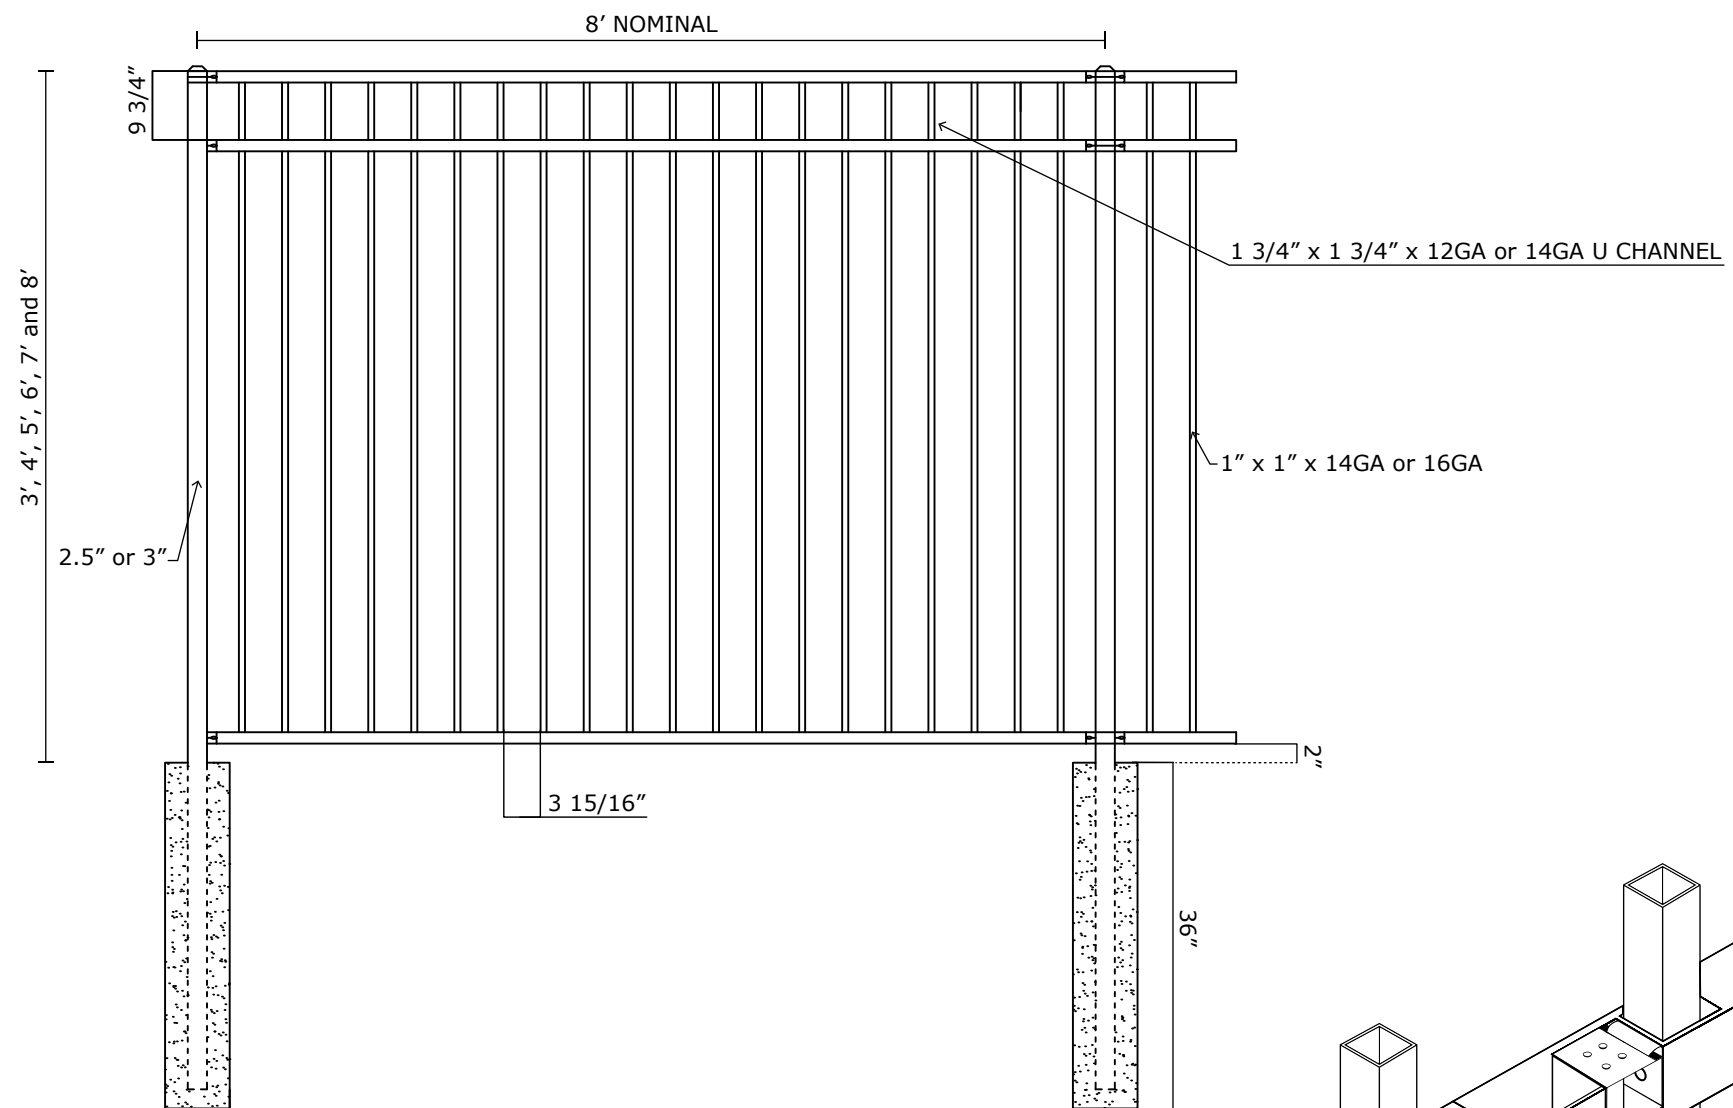

VICTORY 3R IND FLAT TOP W/ FLUSH BOTTOM SPECIFICATIONS

Pickets: 1" x 1" x 14GA or 16GA

Rails: 1 3/4" x 1 3/4" x 12GA or 14GA

Posts: 2.5" or 3"

Heights: 3', 4', 5', 6', 7' and 8'

- 350MPA 4500 PSI STEEL
- G60 HOT DIP GALVANIZATION
- ZINC PHOSPHATE COAT + SAND BLAST COAT
- EPOXY PRIMER
- VICTORY TOP COAT (20 YEAR WARRANTY)

VANTAGE FENCE
VICTORY RESIDENTIAL PANELS
www.vantagefence.com

3R VIC IND FLAT TOP W/ FLUSH BOTTOM