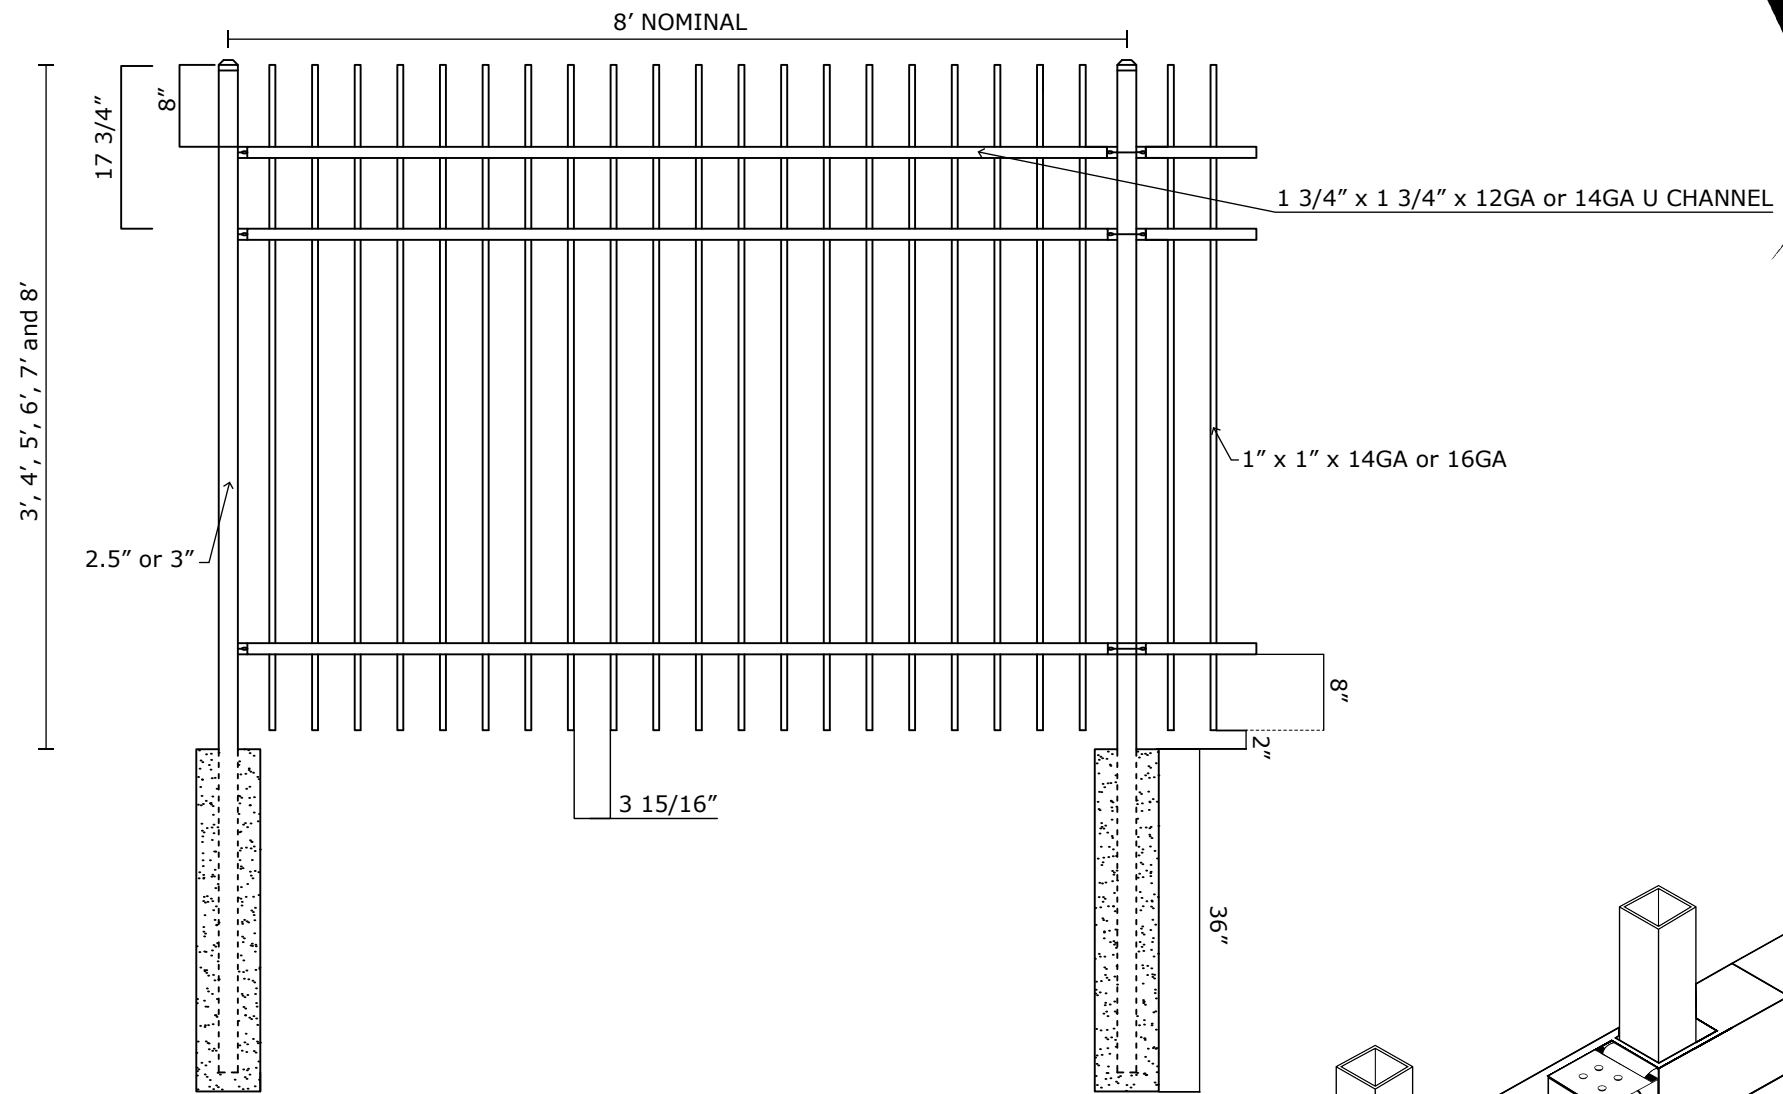

VICTORY 3R IND MODERN TOP W/ EXTENDED PICKET SPECIFICATIONS

Pickets: 1" x 1" x 14GA or 16GA

Rails: 1 3/4" x 1 3/4" x 12GA or 14GA

Posts: 2.5" or 3"

Heights: 3', 4', 5', 6', 7' and 8'

- 350MPA 4500 PSI STEEL
- G60 HOT DIP GALVANIZATION
- ZINC PHOSPHATE COAT + SAND BLAST COAT
- EPOXY PRIMER
- VICTORY TOP COAT (20 YEAR WARRANTY)

VANTAGE FENCE
VICTORY RESIDENTIAL PANELS
www.vantagefence.com

3R VIC IND MODERN TOP W/ EXTENDED PICKET