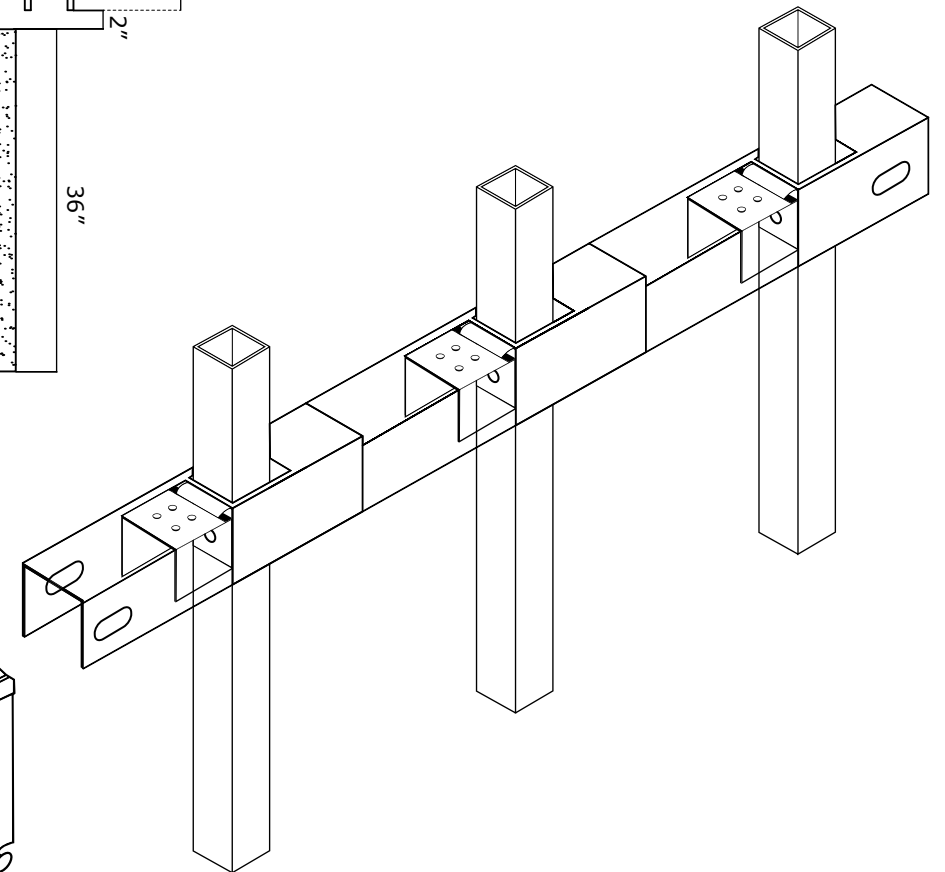

VICTORY 3R IND MODERN TOP W/ EXTENDED PICKET SPECIFICATIONS

Pickets: 1" x 1" x 14GA or 16GA

Rails: 1 3/4" x 1 3/4" x 12GA or 14GA

Posts: 2.5" or 3"

Heights: 3', 4', 5', 6', 7' and 8'

- 350MPA 4500 PSI STEEL
- G60 HOT DIP GALVANIZATION
- ZINC PHOSPHATE COAT + SAND BLAST COAT
- EPOXY PRIMER
- VICTORY TOP COAT (20 YEAR WARRANTY)

VANTAGE FENCE
VICTORY RESIDENTIAL PANELS
www.vantagefence.com

3R VIC IND MODERN TOP W/ EXTENDED PICKET