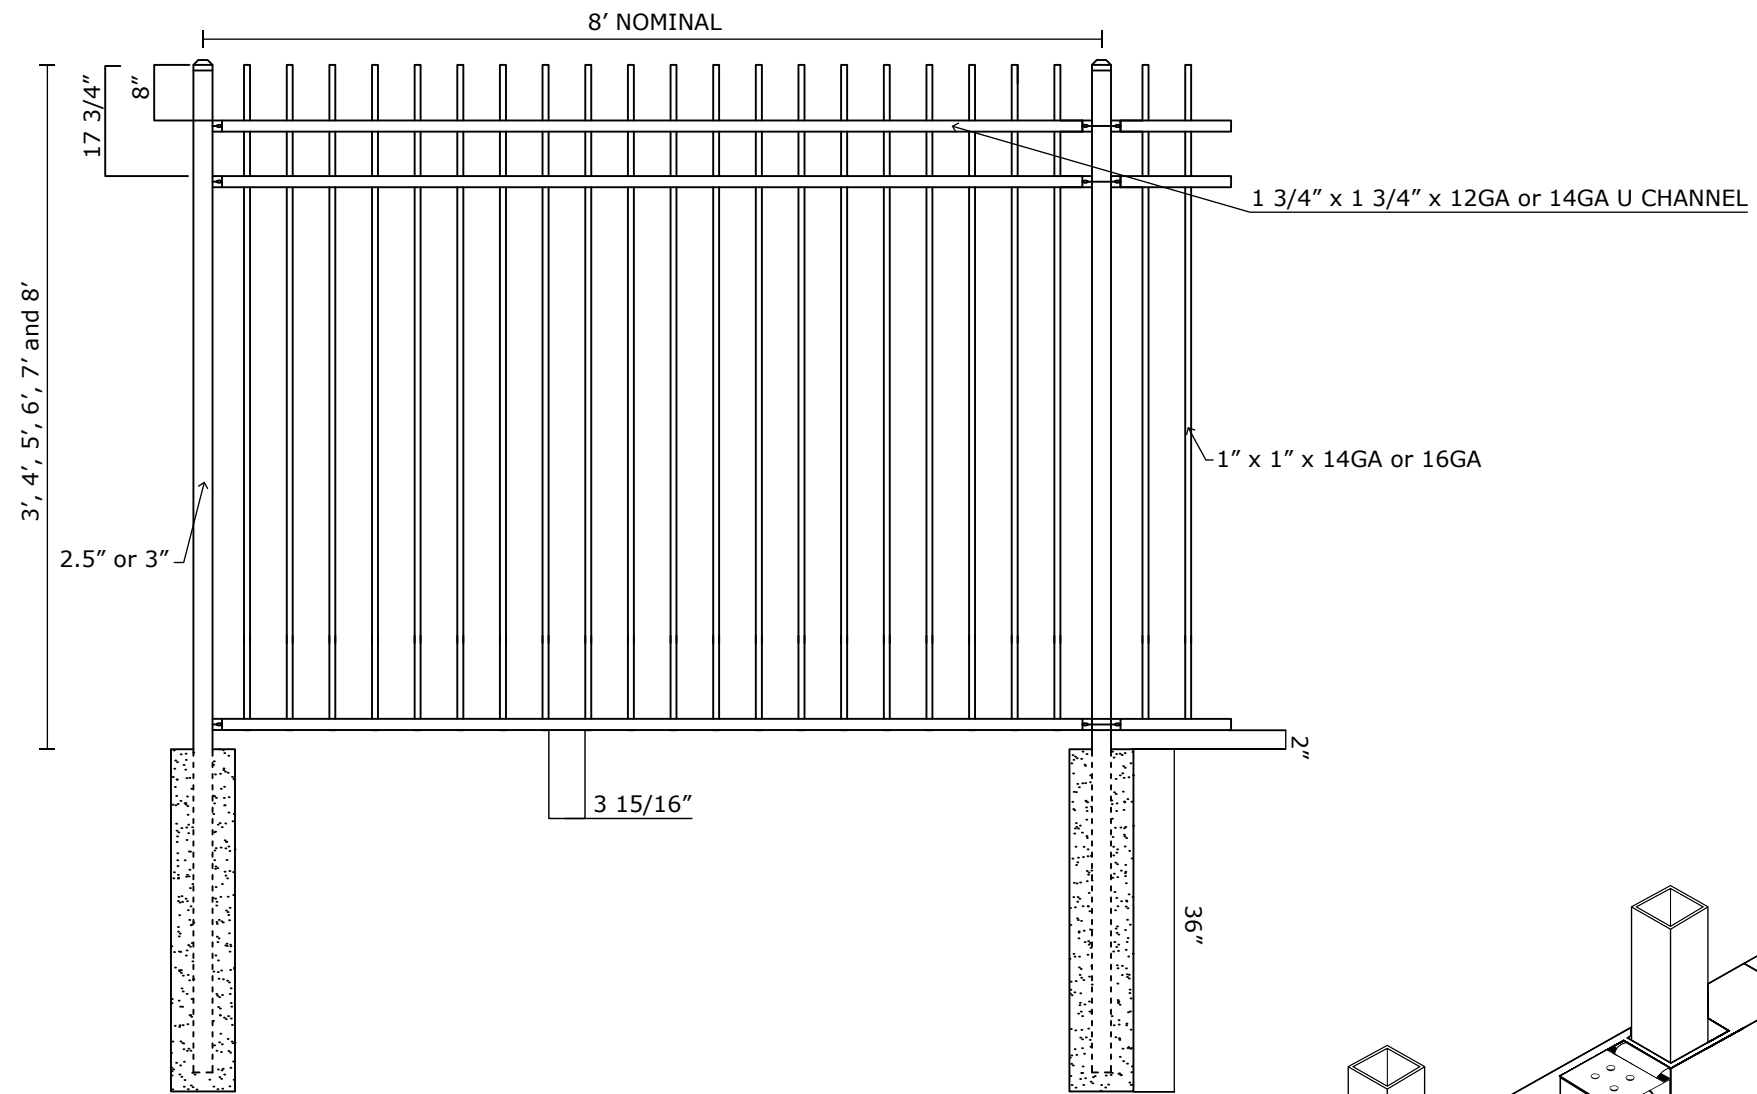

VICTORY 3R IND MODERN TOP W/ FLUSH BOTTOM SPECIFICATIONS

Pickets: 1" x 1" x 14GA or 16GA

Rails: 1 3/4" x 1 3/4" x 12GA or 14GA

Posts: 2.5" or 3"

Heights: 3', 4', 5', 6', 7' and 8'

- 350MPA 4500 PSI STEEL
- G60 HOT DIP GALVANIZATION
- ZINC PHOSPHATE COAT + SAND BLAST COAT
- EPOXY PRIMER
- VICTORY TOP COAT (20 YEAR WARRANTY)

VANTAGE FENCE
VICTORY RESIDENTIAL PANELS
www.vantagefence.com

3R VIC IND MODERN TOP W/ FLUSH BOTTOM