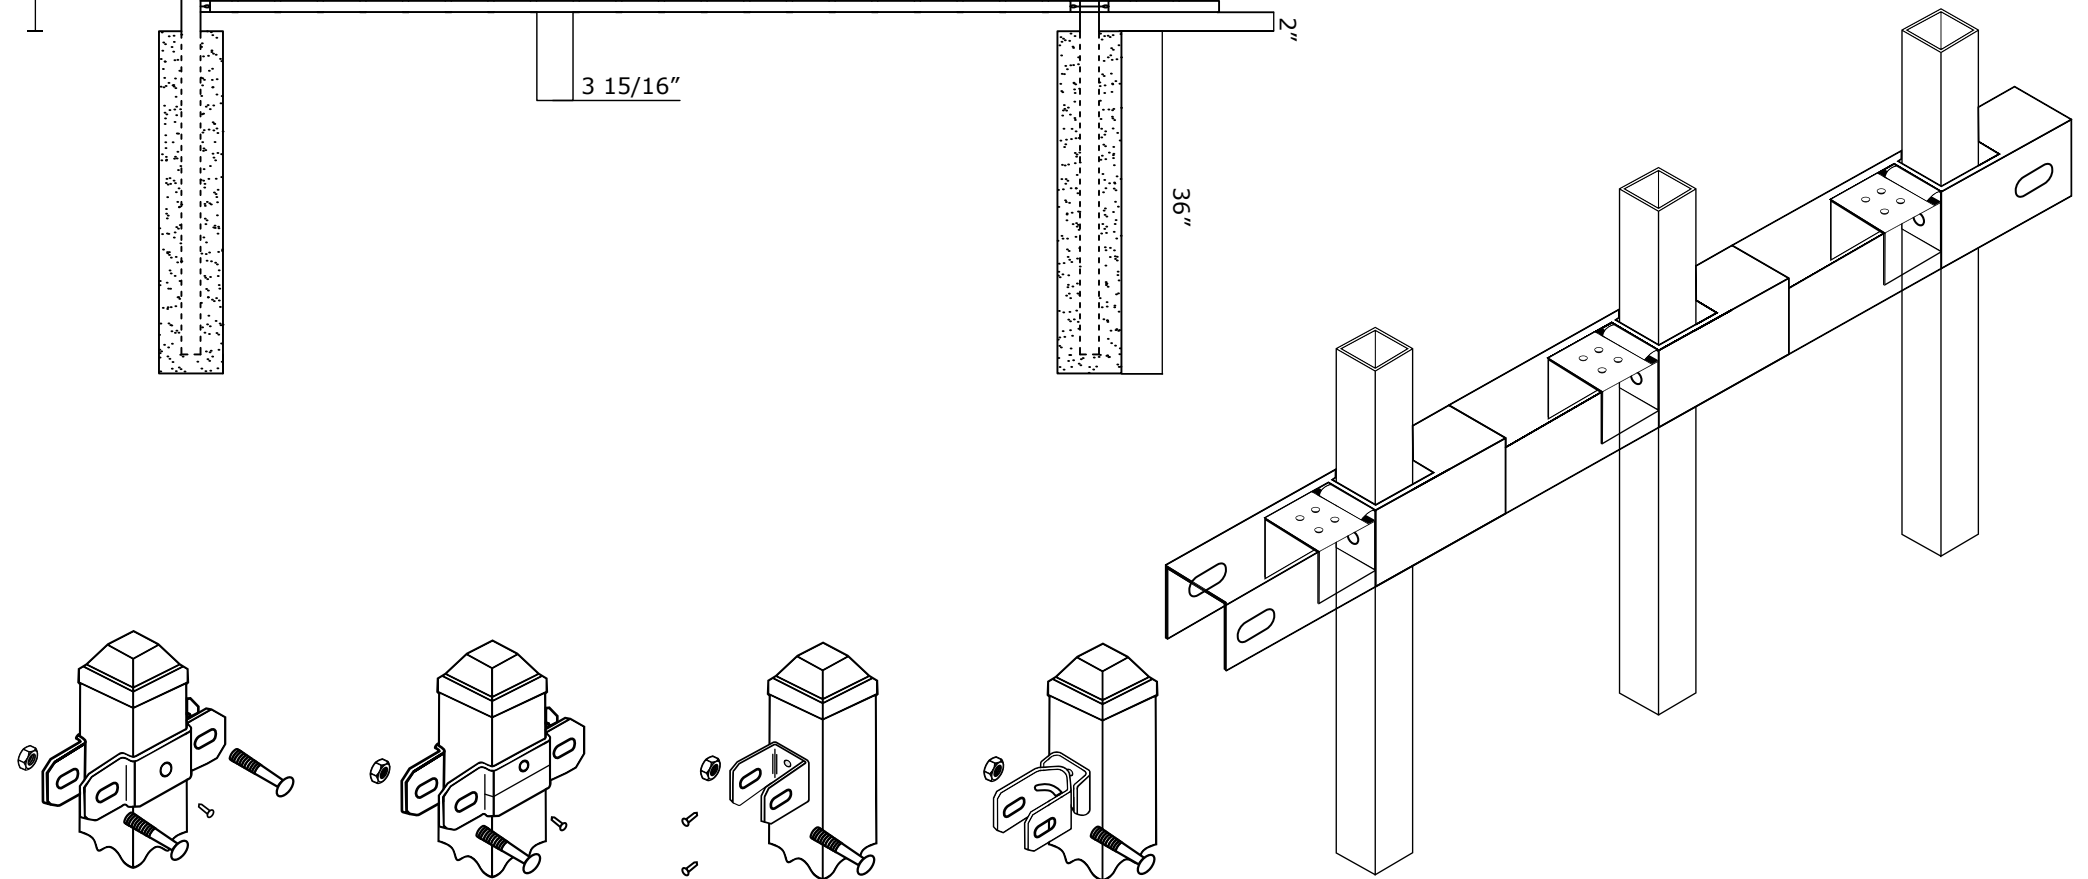

VICTORY 3R IND MODERN TOP W/ FLUSH BOTTOM SPECIFICATIONS

Pickets: 1" x 1" x 14GA or 16GA

Rails: 1 3/4" x 1 3/4" x 12GA or 14GA

Posts: 2.5" or 3"

Heights: 3', 4', 5', 6', 7' and 8'

- 350MPA 4500 PSI STEEL
- G60 HOT DIP GALVANIZATION
- ZINC PHOSPHATE COAT + SAND BLAST COAT
- EPOXY PRIMER
- VICTORY TOP COAT (20 YEAR WARRANTY)

VANTAGE FENCE
VICTORY RESIDENTIAL PANELS
www.vantagefence.com

3R VIC IND MODERN TOP W/ FLUSH BOTTOM