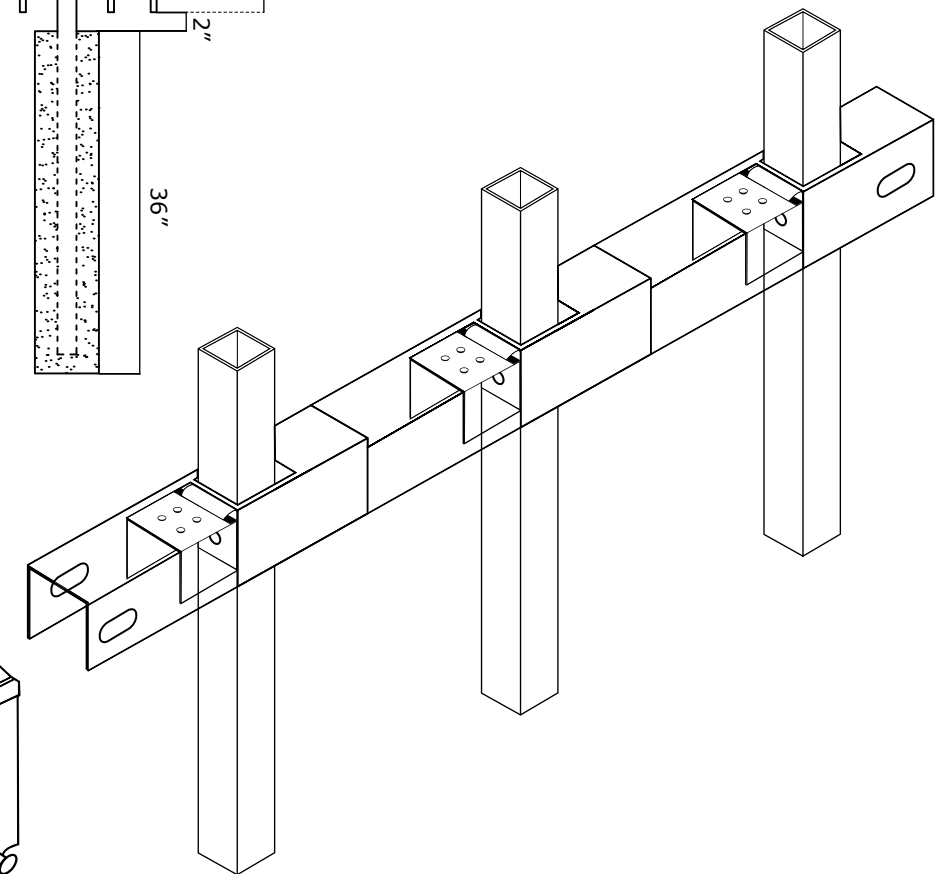

**VICTORY 4R IND FLAT TOP W/
EXTENDED PICKET SPECIFICATIONS**

Pickets: 1" x 1" x 14GA or 16GA

Rails: 1 3/4" x 1 3/4" x 12GA or 14GA

Posts: 2.5" or 3"

Heights: 3', 4', 5', 6', 7' and 8'

- 350MPA 4500 PSI STEEL
- G60 HOT DIP GALVANIZATION
- ZINC PHOSPHATE COAT + SAND BLAST COAT
- EPOXY PRIMER
- VICTORY TOP COAT (20 YEAR WARRANTY)

VANTAGE FENCE
VICTORY RESIDENTIAL PANELS
www.vantagefence.com

4R VIC IND FLAT TOP W/ EXTENDED PICKET