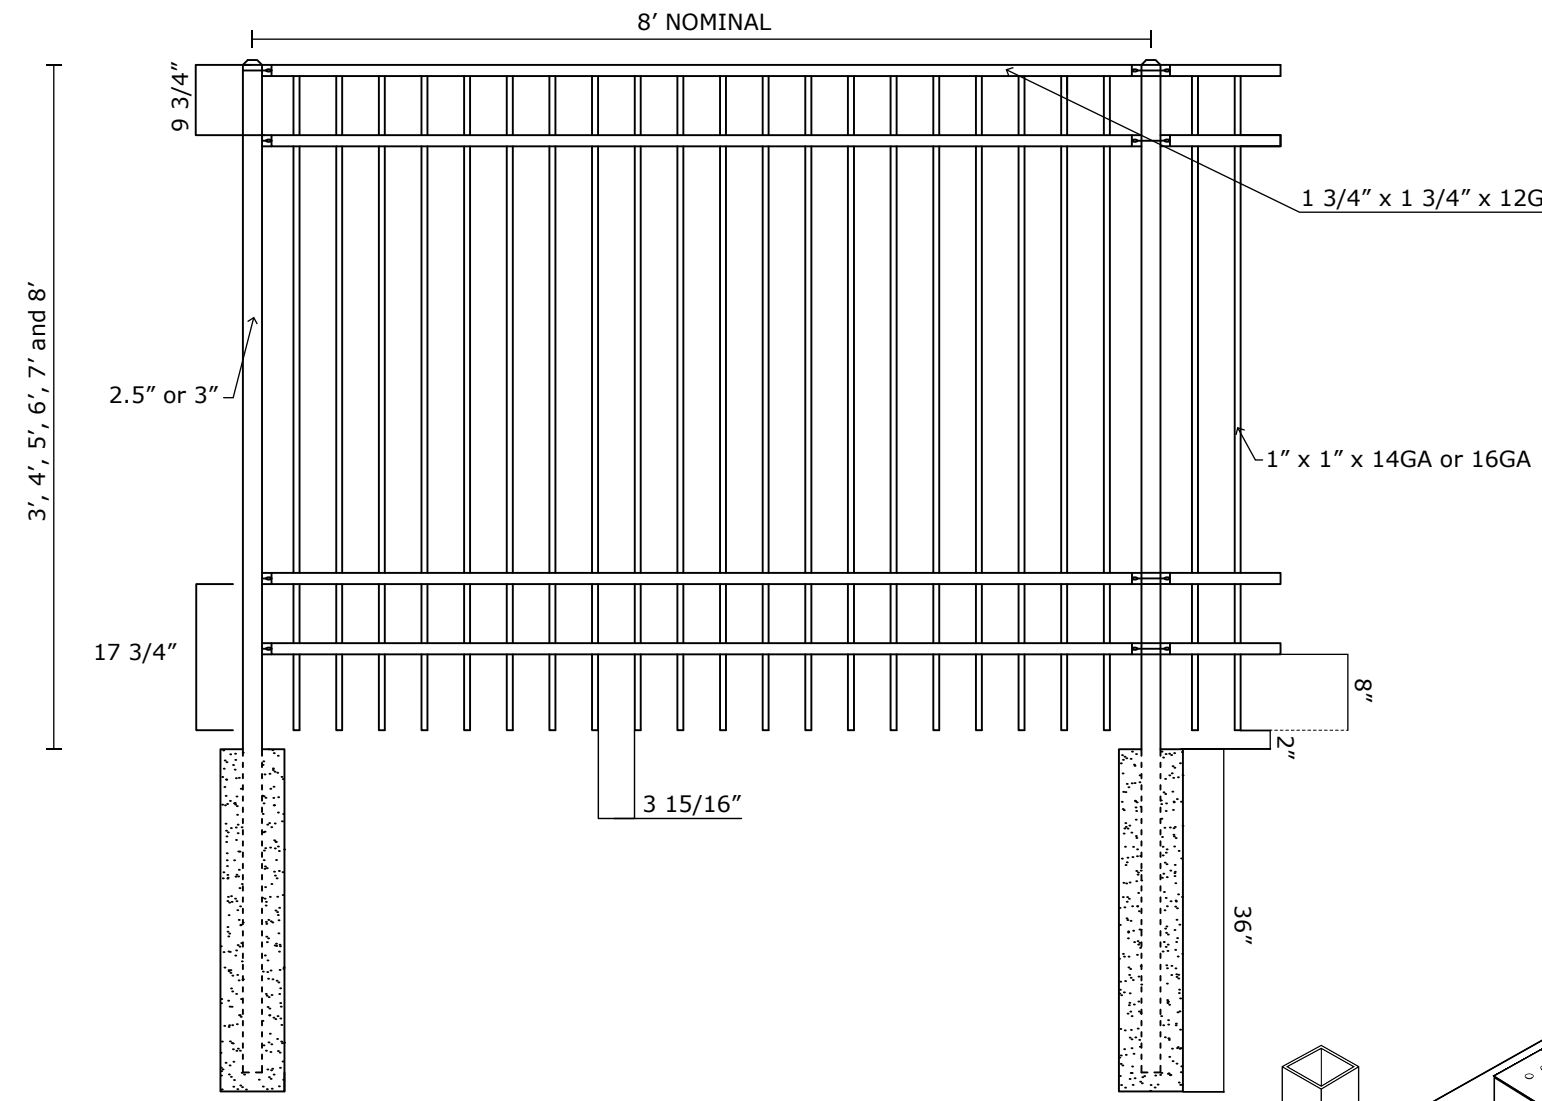

**VICTORY 4R IND FLAT TOP W/
EXTENDED PICKET SPECIFICATIONS**

Pickets: 1" x 1" x 14GA or 16GA

Rails: 1 3/4" x 1 3/4" x 12GA or 14GA

Posts: 2.5" or 3"

Heights: 3', 4', 5', 6', 7' and 8'

- 350MPA 4500 PSI STEEL
- G60 HOT DIP GALVANIZATION
- ZINC PHOSPHATE COAT + SAND BLAST COAT
- EPOXY PRIMER
- VICTORY TOP COAT (20 YEAR WARRANTY)

VANTAGE FENCE
VICTORY RESIDENTIAL PANELS
www.vantagefence.com

4R VIC IND FLAT TOP W/ EXTENDED PICKET