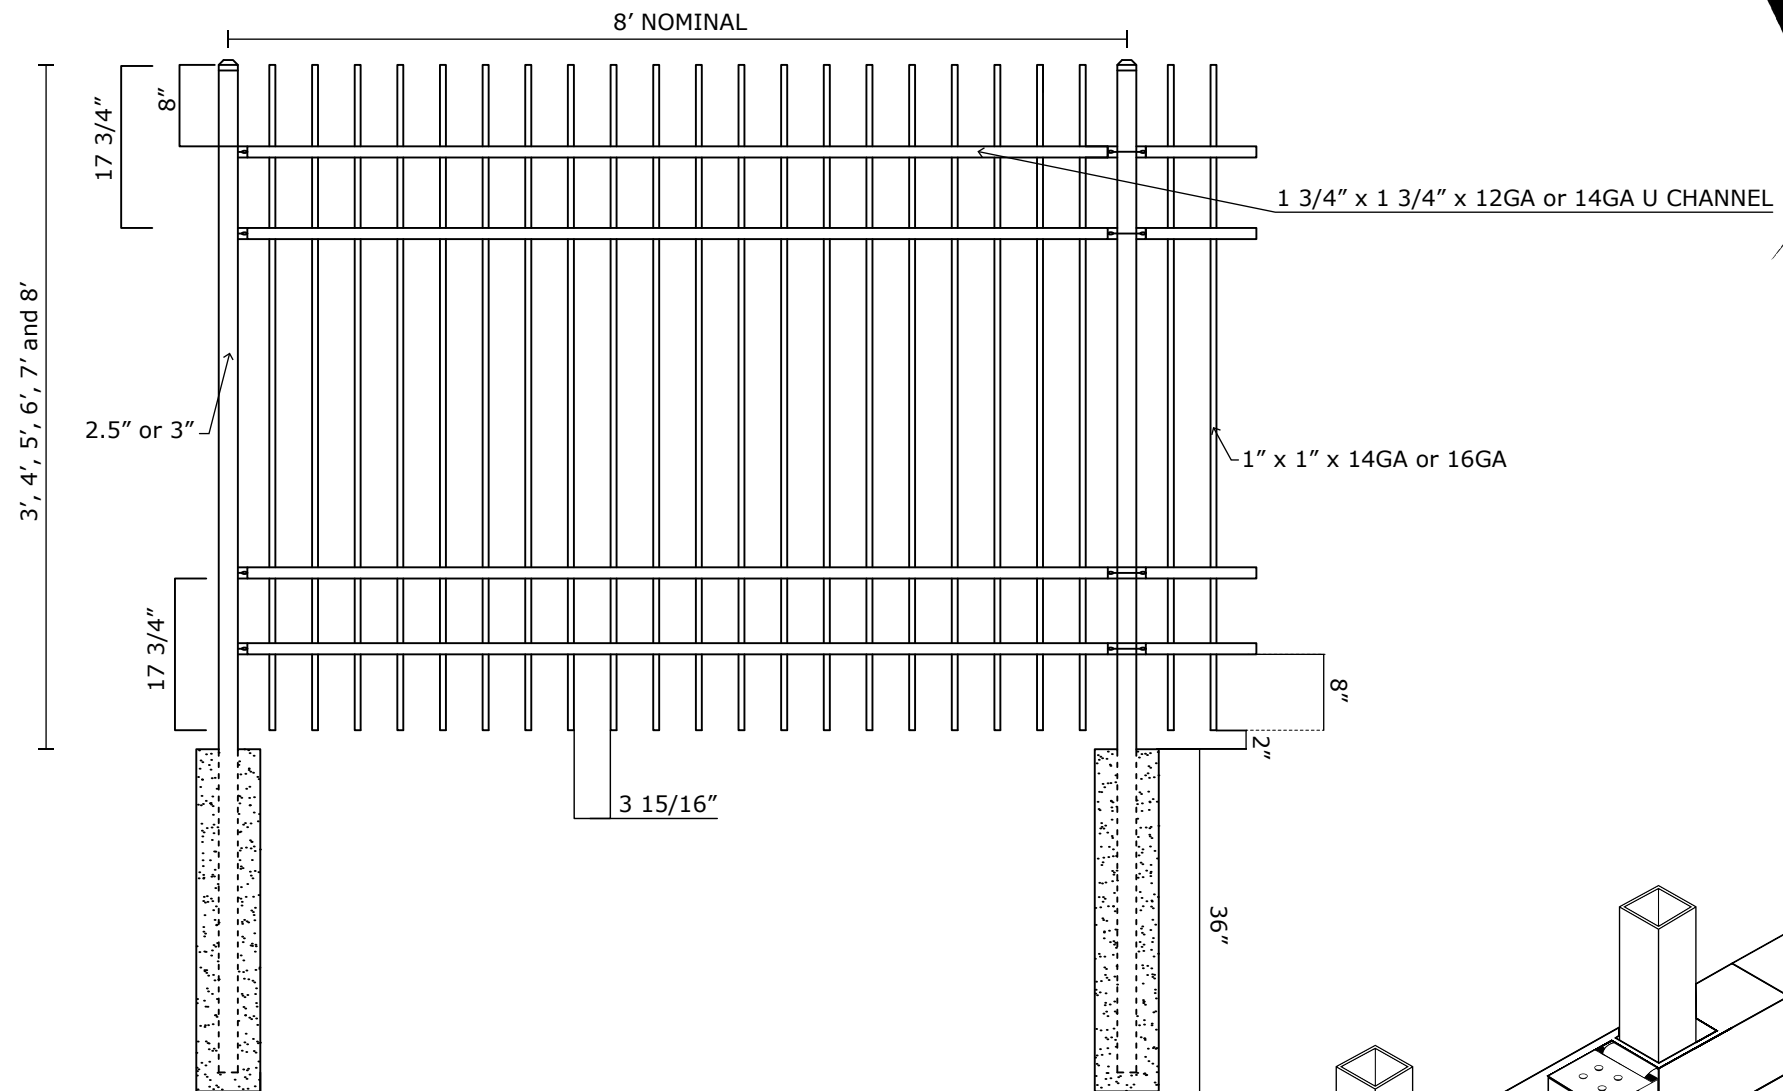

VICTORY 4R IND MODERN TOP W/ EXTENDED PICKET SPECIFICATIONS

Pickets: 1" x 1" x 14GA or 16GA

Rails: 1 3/4" x 1 3/4" x 12GA or 14GA

Posts: 2.5" or 3"

Heights: 3', 4', 5', 6', 7' and 8'

- 350MPA 4500 PSI STEEL
- G60 HOT DIP GALVANIZATION
- ZINC PHOSPHATE COAT + SAND BLAST COAT
- EPOXY PRIMER
- VICTORY TOP COAT (20 YEAR WARRANTY)

VANTAGE FENCE
VICTORY RESIDENTIAL PANELS
www.vantagefence.com

4R VIC IND MODERN TOP W/ EXTENDED PICKET