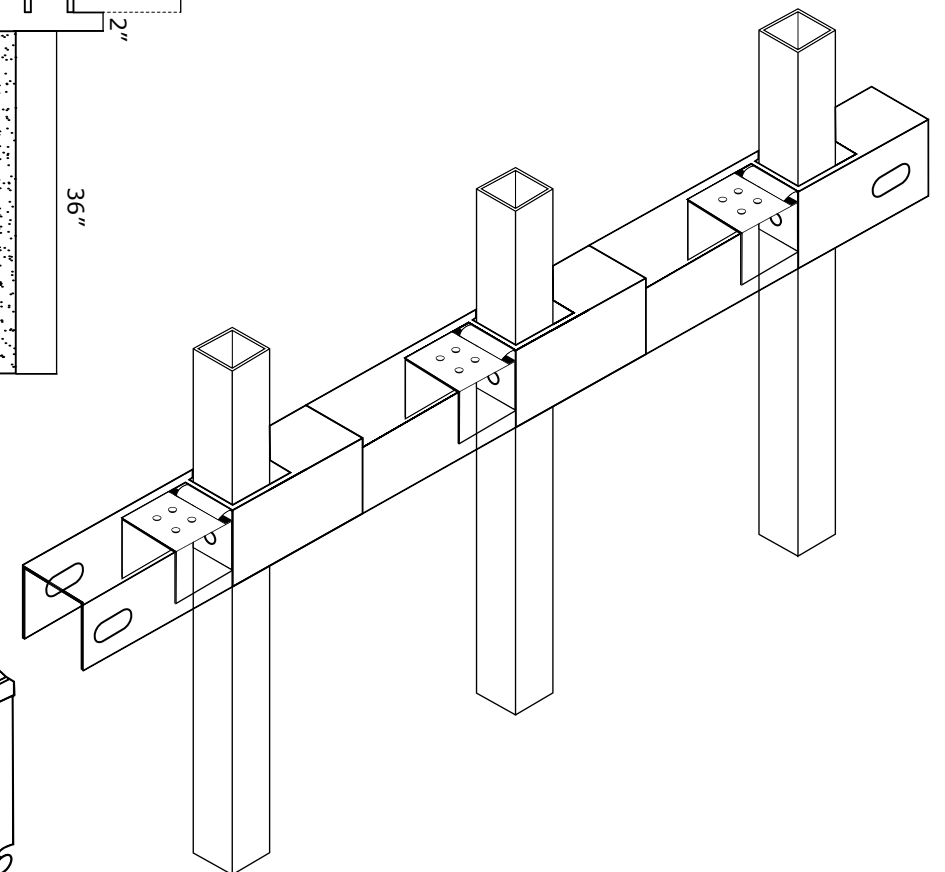

VICTORY 4R IND MODERN TOP W/ EXTENDED PICKET SPECIFICATIONS

Pickets: 1" x 1" x 14GA or 16GA

Rails: 1 3/4" x 1 3/4" x 12GA or 14GA

Posts: 2.5" or 3"

Heights: 3', 4', 5', 6', 7' and 8'

- 350MPA 4500 PSI STEEL
- G60 HOT DIP GALVANIZATION
- ZINC PHOSPHATE COAT + SAND BLAST COAT
- EPOXY PRIMER
- VICTORY TOP COAT (20 YEAR WARRANTY)